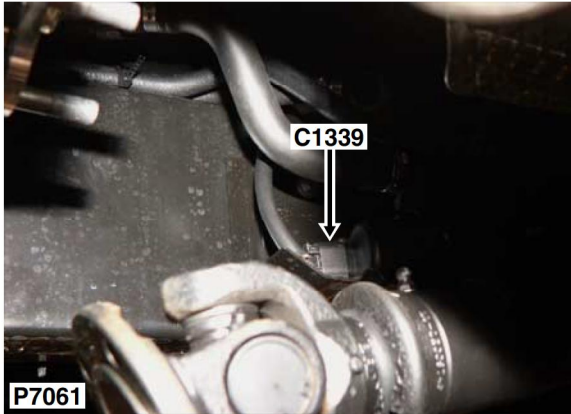

C1339

CONNECTOR DETAILS

Cav	Col	Cct
1	KO	18
2	BY	18
3	NK	18

Description: *Pump-Leak detection*
Location: *Beneath vehicle - RH side*

YPC110630

Colour: *BLUE*
Gender: *Female*

DISCOVERY SERIES II