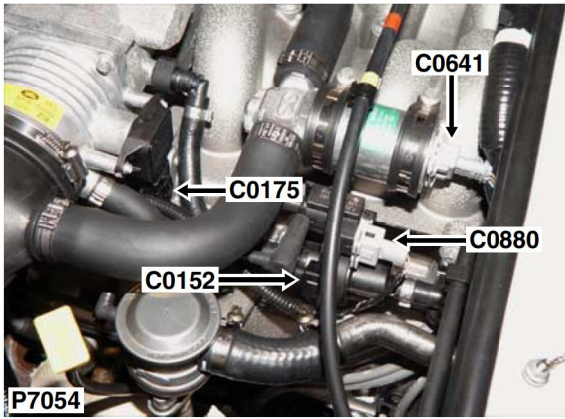

C0152

CONNECTOR DETAILS

Cav	Col	Cct
1	NR	ALL
2	NK	ALL

Description: *Purge control valve*
Location: *LH side of engine compartment*

YPC107790

Colour: *BLACK*
Gender: *Female*

DISCOVERY SERIES II