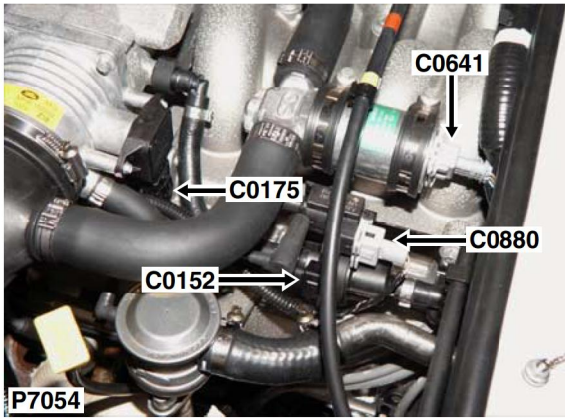

C0880

CONNECTOR DETAILS

Cav	Col	Cct
1	NK	18
2	BU	18

Description: *Valve-Air injection*
Location: *LH side of engine compartment*

YPC107820

Colour: *GREY*
Gender: *Female*

DISCOVERY SERIES II