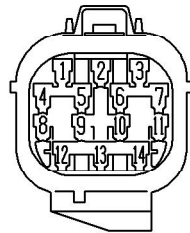

CONNECTOR DETAILS

C0378

Description: *Main harness to chassis harness*

Location: *Beneath engine compartment fusebox*

YPC10549

Colour: *GREY*

Gender: *Female*

Cav	Col	Cct
1	WB	ALL
2	NB	ALL
3	W	ALL
4	N	ALL
5	BY	19
5	R	20
6	KO	19
6	RB	20
7	NK	19
7	GK	20
8	SG	13
9	SO	13
10	SB	13
11	OG	ALL
12	KB	ALL
13	GB	ALL
14	WU	ALL