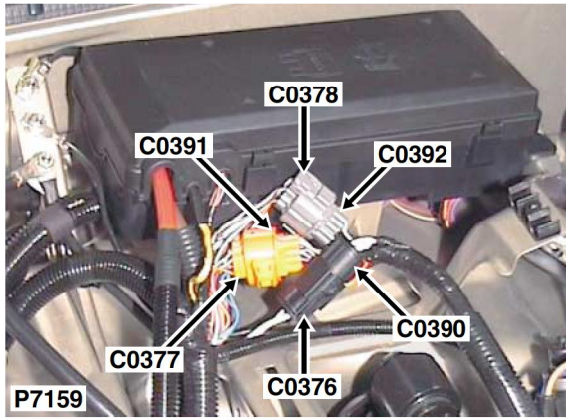

CONNECTOR DETAILS

C0378

Description: *Main harness to chassis harness*

Location: *Beneath engine compartment fusebox*

YPC10549

Colour: *GREY*

Gender: *Female*

Cav	Col	Cct
1	WB	ALL
2	NB	ALL
3	W	ALL
4	N	ALL
5	BY	19
5	R	20
6	KO	19
6	RB	20
7	NK	19
7	GK	20
8	SG	13
9	SO	13
10	SB	13
11	OG	ALL
12	KB	ALL
13	GB	ALL
14	WU	ALL