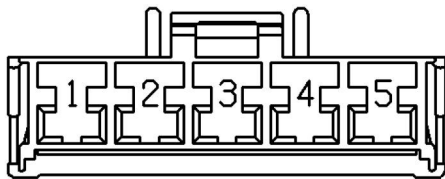

Cav	Col	Cct
1	B	ALL
2	WLG	ALL
3	ULG	ALL
4	GS	ALL
5	U	38
5	RLG	ALL

Description: *Motor-Wiper-Windscreen*  
 Location: *Top of bulkhead - centre*

YPC108290

Colour: *LIGHT GREY*  
 Gender: *Female*