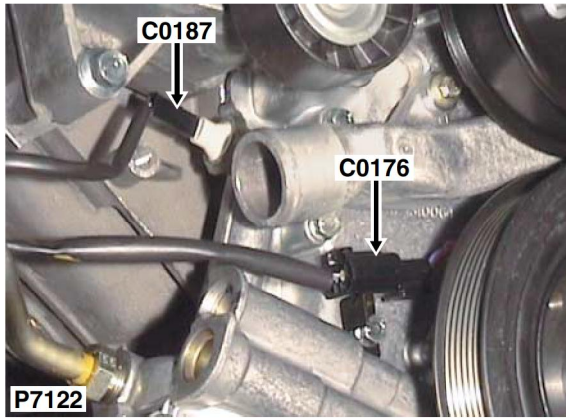

## CONNECTOR DETAILS

# C0187

Cav	Col	Cct
1	WN	ALL

Description: *Switch-Oil pressure - V8*  
Location: *Lower front of engine - RH side*

YPC107830

Colour: *NATURAL*  
Gender: *Female*

---

DISCOVERY SERIES II