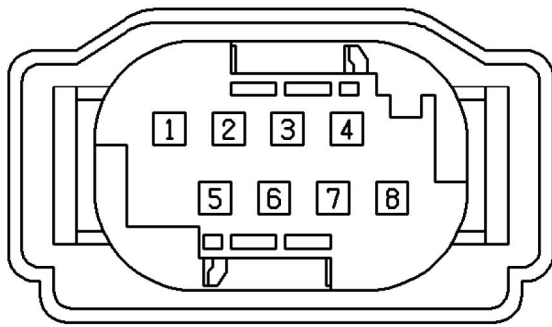

| Cav | Col | Cct |
|-----|-----|-----|
| 1 | UG | ALL |
| 3 | US | ALL |
| 4 | KR | ALL |
| 5 | B | ALL |
| 6 | PW | ALL |
| 7 | KP | ALL |
| 8 | KS | ALL |

Description: *Motor-Central door locking-Passenger*

Location: *Behind front door trim panel*

YPC108040

Colour: *BLACK*

Gender: *Female*