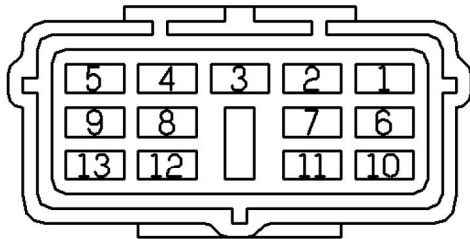

Cav	Col	Cct
1	SW	ALL
2	SR	ALL
4	SN	ALL
5	SY	ALL
8	BS	ALL
9	YG	ALL
10	SP	ALL
11	SK	ALL
12	SU	ALL
13	SG	ALL

Description: *Modulator-ABS - LHD*

Location: *Rear LH side of engine compartment*

YPC10062

Colour: *BLACK*

Gender: *Female*