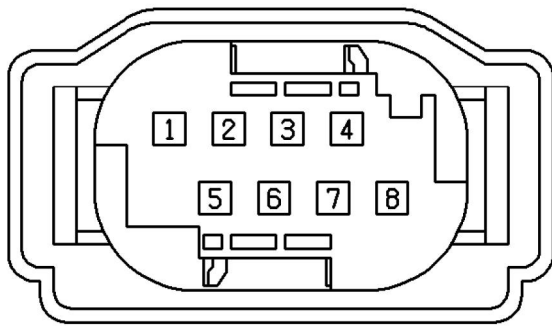

Cav	Col	Cct
1	UG	ALL
3	US	ALL
4	KR	ALL
5	B	ALL
6	PW	ALL
7	KP	ALL
8	KS	ALL

Description: *Motor-Central door locking-Passenger*
 Location: *Behind front door trim panel*

YPC108040

Colour: *BLACK*
 Gender: *Female*