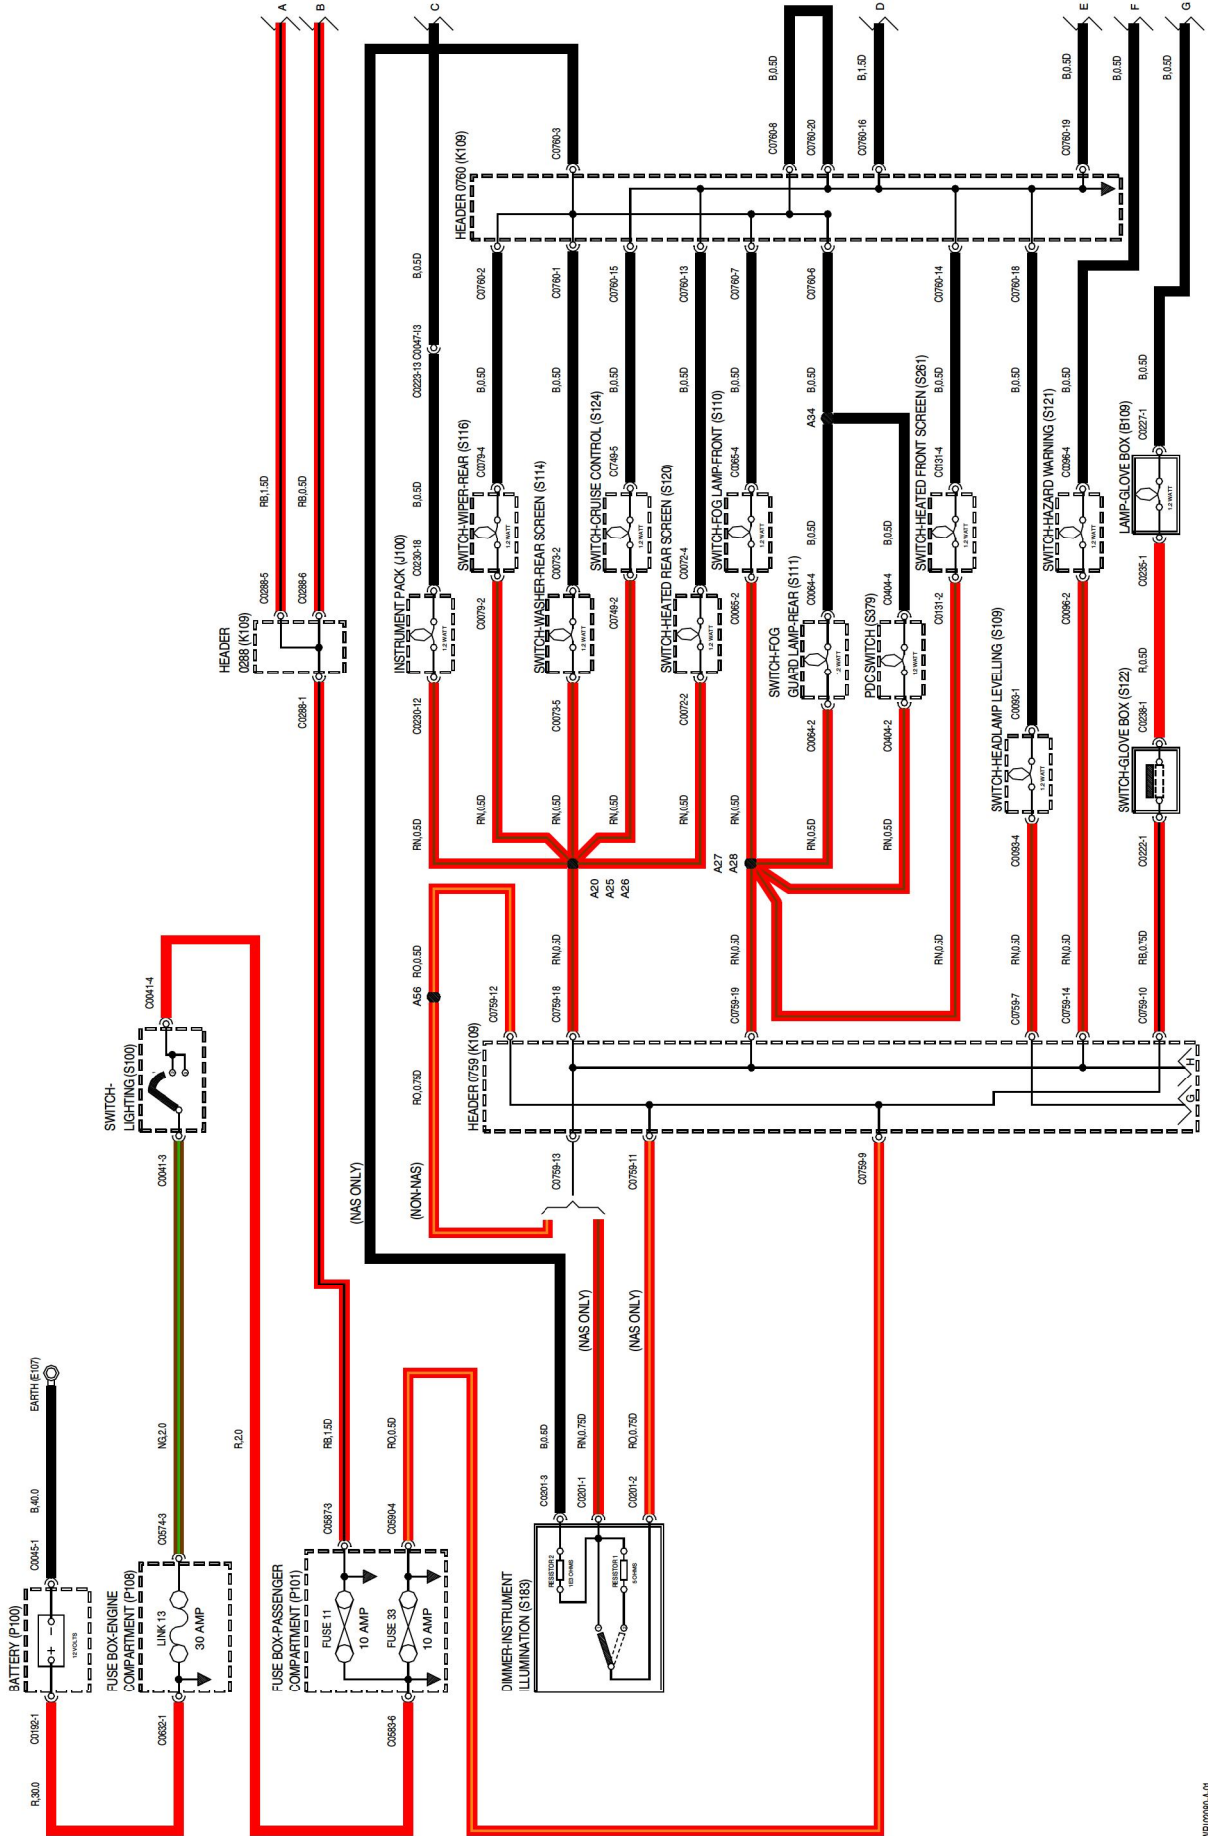

46 INTERIOR ILLUMINATION

WRI10206-A-01