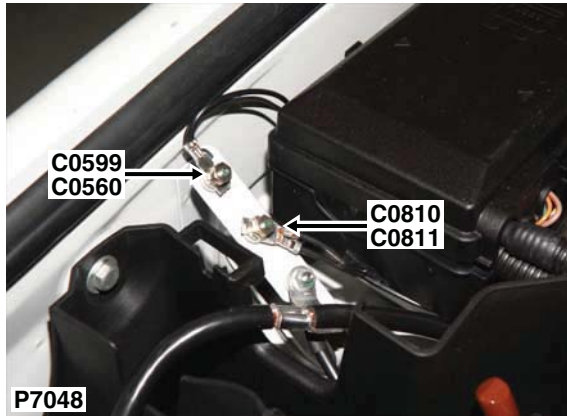

C0811

CONNECTOR DETAILS

Cav	Col	Cct
1	B	13

Description: *Earth*
Location: *RH side of engine compartment*

YPG10013

Colour: *TIN-PLATE*
Gender: *Female*