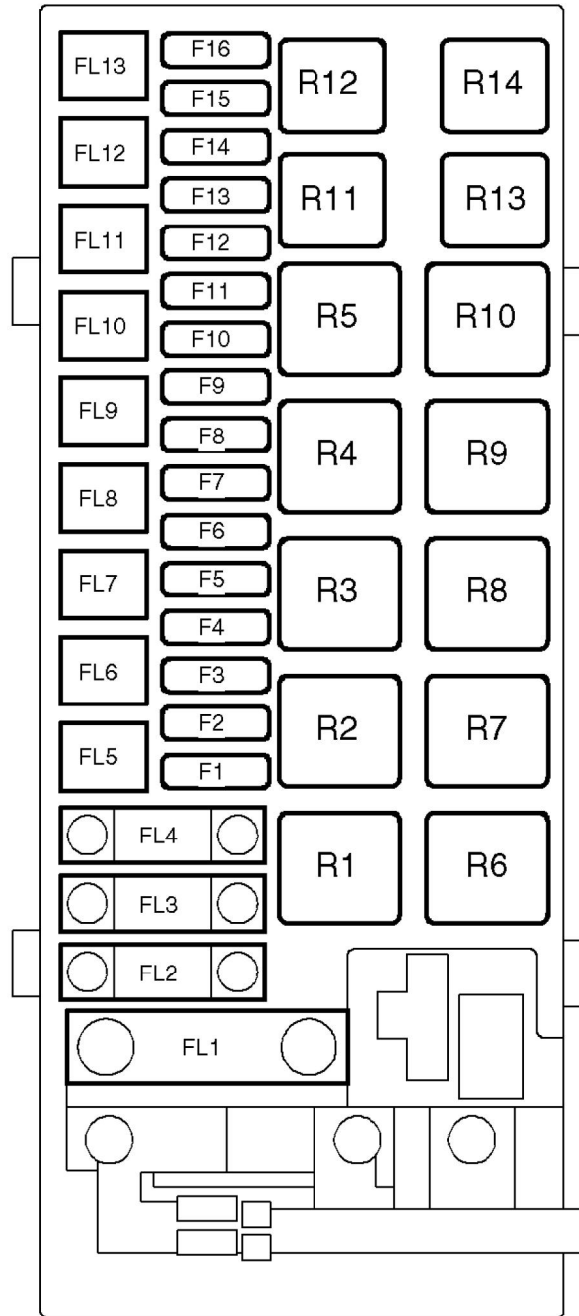

FUSE DETAILS

ENGINE COMPARTMENT FUSE BOX

M86 4472

Relays (R)

1. Fuel pump
2. Starter
3. Headlamp powerwash
4. Cooling fan
5. Self Levelling/ABS (SLABS)
6. Glowplugs - Diesel only
7. Auxiliary circuits
8. Heated Front Screen (HFS)
9. Main relay
10. Anti-lock Braking System (ABS)
11. Compressor clutch (A/C only)
12. Front fog lamps
13. Horns
14. Active Cornering Enhancement (ACE)

Link	Rating	Vehicle	Function
FL1	150 A	ALL	Fusible links 4, 5, 6 and 7, fuses 3, 4, 5, and 6 of the engine compartment fuse box, and the HFS relay.
FL2	100 A	Td5	Glow plug relay.
FL3	50 A	ALL	Fuses 1, 2, 20 and 21 of the passenger compartment fuse box.
FL4	100 A	ALL	Fuses 6 and 7 of the passenger compartment fuse box.
FL5	50 A	ALL	RH seat relay, LH seat relay, and fuse 34 of the passenger compartment fuse box.
FL6	50 A	ALL	Fuses 8, 12 and 13 of the passenger compartment fuse box.
FL7	30 A	ALL	Auxiliary relay and fuse 17 of the passenger compartment fuse box.
FL8	50 A	ALL	Ignition switch and the ignition relay.
FL9	30 A	ALL	SLABS relay.
FL10	40 A	ALL	Lighting switch, fuses 4 and 5 of the passenger compartment fuse box.
FL11	30 A	ALL	ABS return pump relay.
FL12	30 A	ALL	Starter relay.
FL13	30 A	ALL	Lighting switch.