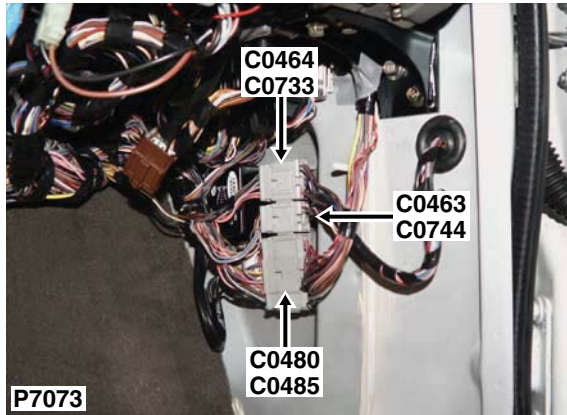

CONNECTOR DETAILS

C0733

Description: *Door harness to main harness*
 Location: *RH 'A' post*

Cav	Col	Cct
1	PW	ALL
2	B	ALL
3	SW	ALL
4	KP	ALL
5	KR	ALL
6	NP	ALL
7	BK	ALL
8	BU	ALL
9	KS	ALL
10	US	ALL
11	O	40
12	OR	40

YPC10494

Colour: *LIGHT GREY*
 Gender: *Female*