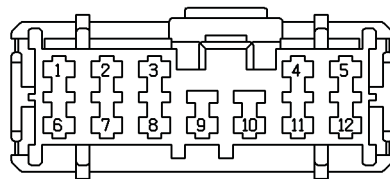

CONNECTOR DETAILS

C0733

Description: *Door harness to main harness*
 Location: *RH 'A' post*

Cav	Col	Cct
1	PW	ALL
2	B	ALL
3	SW	ALL
4	KP	ALL
5	KR	ALL
6	NP	ALL
7	BK	ALL
8	BU	ALL
9	KS	ALL
10	US	ALL
11	O	40
12	OR	40

YPC10494

Colour: *LIGHT GREY*
 Gender: *Female*