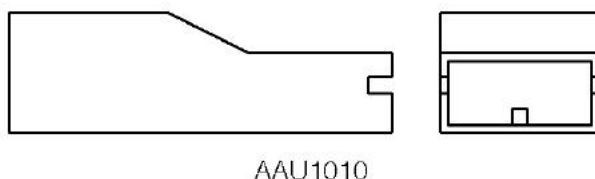

Cav	Col	Cct
1	KO	ALL

Description: *Switch-Handbrake - LHD*
 Location: *Behind centre console*

AAU1010

Colour: *BLACK*
 Gender: *Female*