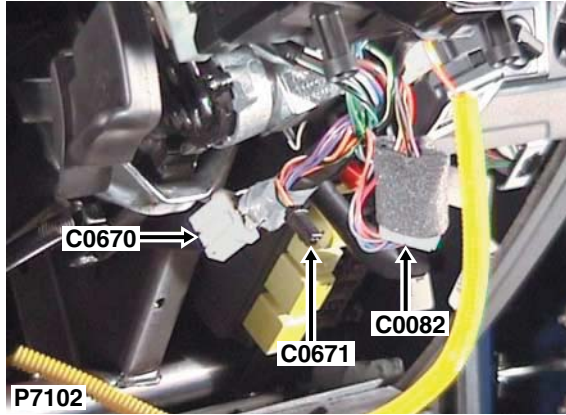

CONNECTOR DETAILS

C0082

Cav	Col	Cct
1	SR	ALL
2	SB	ALL
3	UW	ALL
4	RW	ALL
5	PO	ALL

Description: *Rotary coupler*
Location: *Underside of steering column*

YPC10270

Colour: *WHITE*
Gender: *Female*