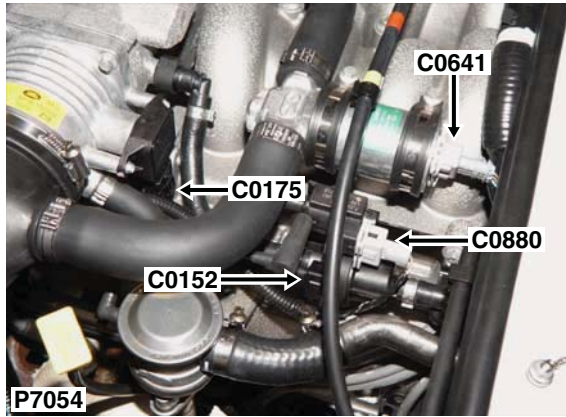

# C0641

## CONNECTOR DETAILS

Cav	Col	Cct
1	RG	ALL
2	NO	ALL
3	US	ALL

Description: *Idle air control valve (IACV)*  
Location: *LH side of engine compartment*

YPC108850

Colour: *GREY*  
Gender: *Female*