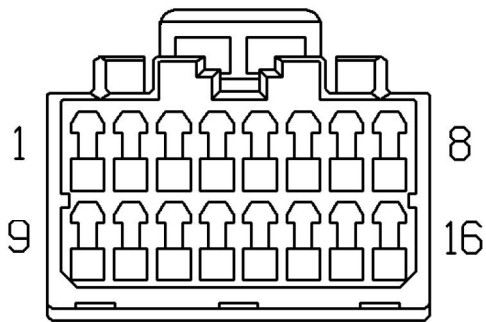

Description: *ECU-Air temperature control (ATC)*
 Location: *Behind heater control panel*

YPC111840

Colour: *BLACK*
 Gender: *Female*

Cav	Col	Cct
1	G	15
2	N	15
3	KO	ALL
4	NB	ALL
5	PY	15
6	UO	15
7	UW	15
8	RG	15
9	GO	15
10	UR	15
11	YB	15
12	PW	15
13	Y	15
14	GU	15
15	US	15
16	UB	15