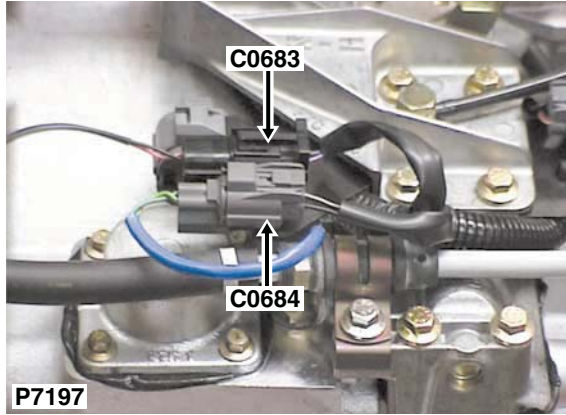

CONNECTOR DETAILS

C0683

Cav	Col	Cct
1	RU	ALL
2	B	ALL

Description: *Solenoid-Gearbox*
Location: *RH side of transfer box*

YPC10070

Colour: *BLACK*
Gender: *Female*