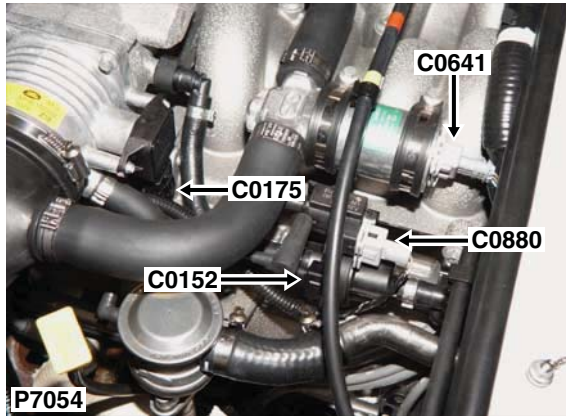

C0152

CONNECTOR DETAILS

Cav	Col	Cct
1	NR	ALL
2	NK	ALL

Description: *Purge control valve*
Location: *LH side of engine compartment*

YPC107790

Colour: *BLACK*
Gender: *Female*