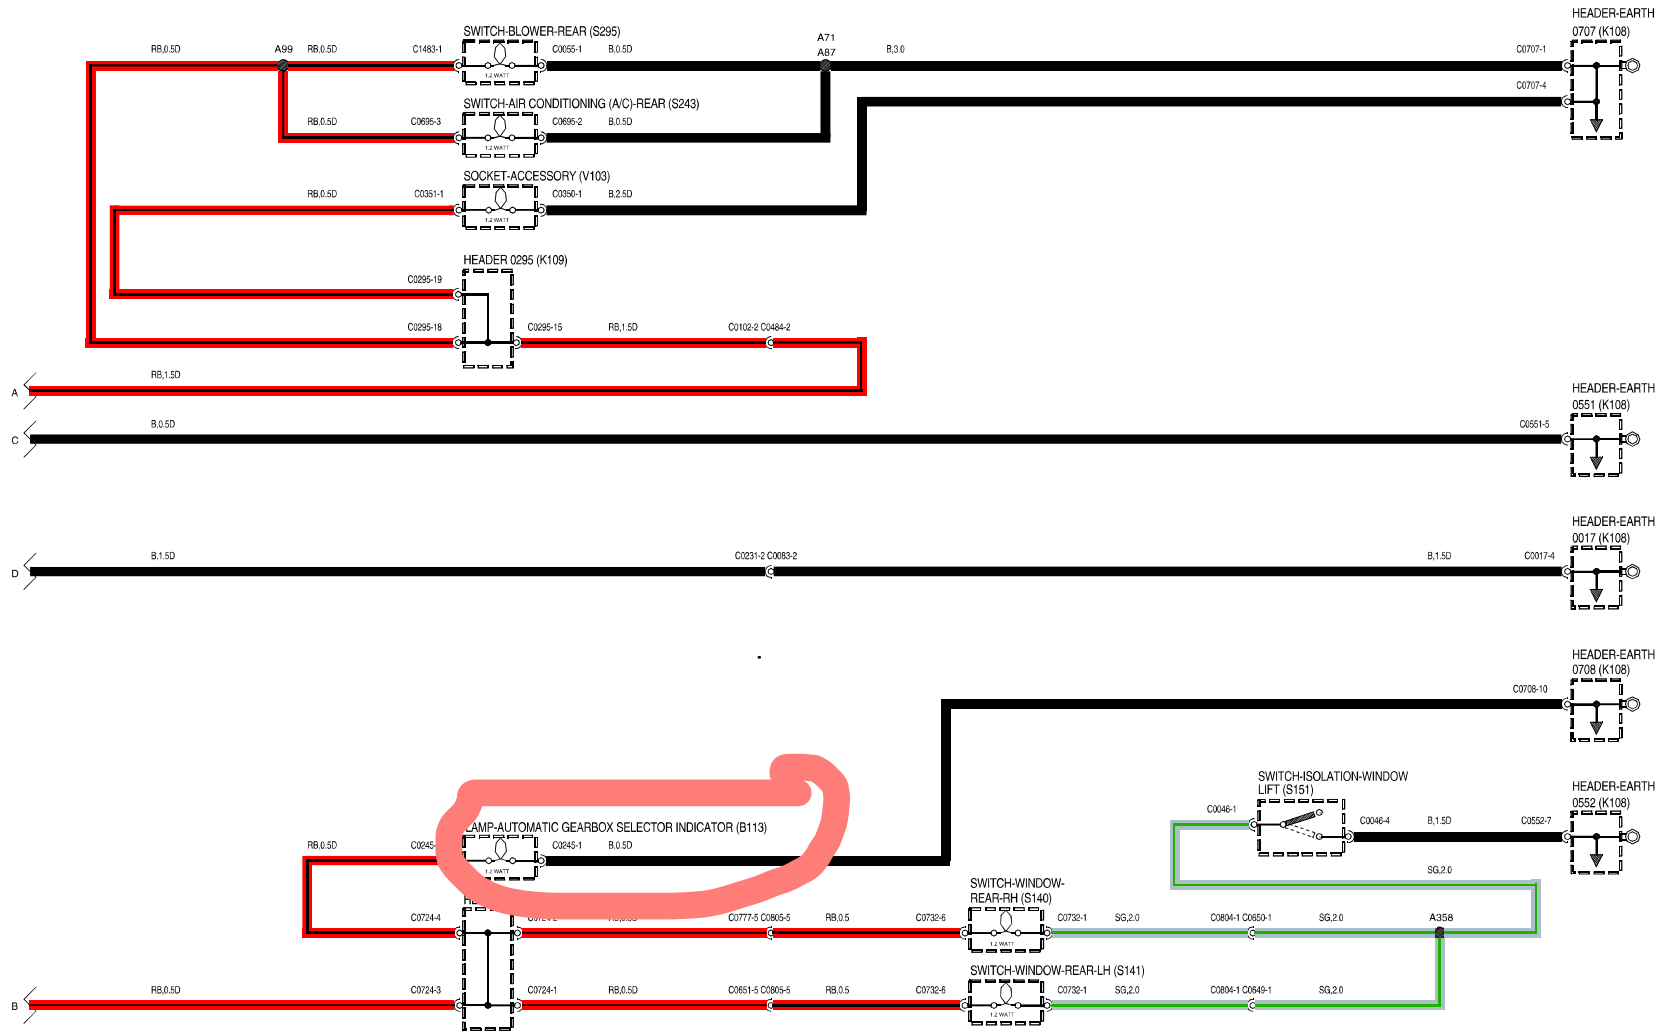

# 46 INTERIOR ILLUMINATION

VWR102080-A-03