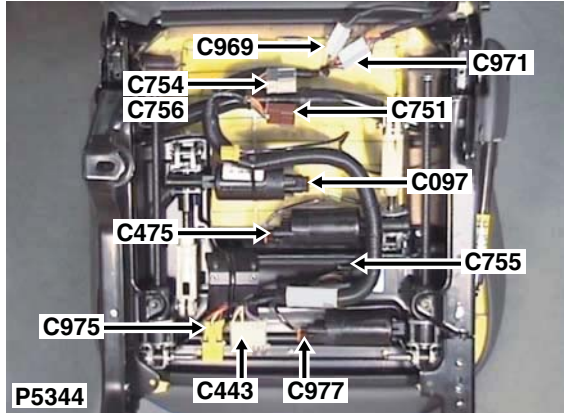

CONNECTOR DETAILS

C0443

Cav	Col	Cct
3	WN	22
4	WR	22
5	P	22
6	P	22
7	PS	22
8	PS	22

Description: *Fuse-Seat motor*

Location: *Underside of front passenger's seat*

NO CONNECTOR FACE

Colour: *WHITE*

Gender: