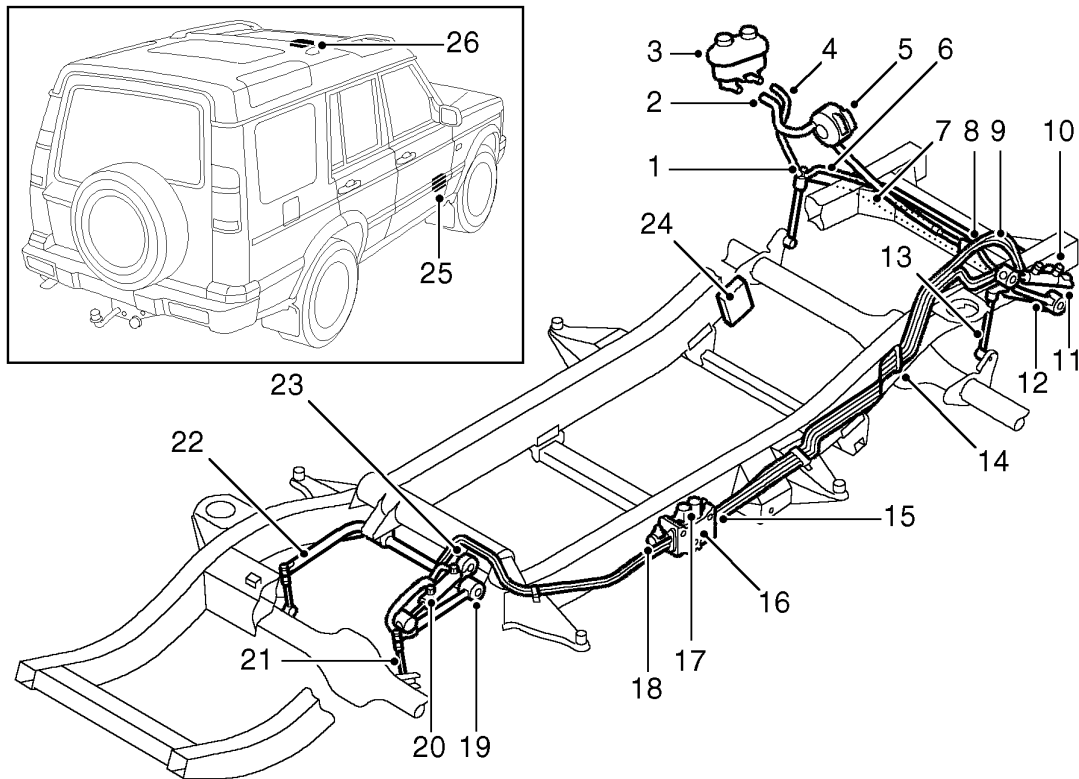

ACE system component layout

M60 0588A

- | | |
|---|--|
| <ul style="list-style-type: none"> 1 Anti-roll bar link 2 Suction hose 3 ACE/PAS reservoir 4 Return pipe 5 ACE pump 6 Pressure pipe 7 Torsion bar - front 8 Actuator hose 9 Actuator hose 10 Actuator 11 Short arm 12 Long arm 13 Anti-roll bar link | <ul style="list-style-type: none"> 14 Isolator and bracket (2 and 4 way) 7 off 15 Pressure transducer 16 Valve block 17 Directional control valve 2 off 18 Pressure control valve 19 Long arm 20 Actuator 21 Anti-roll bar link 22 Torsion bar - rear 23 Short arm 24 ACE ECU 25 Accelerometer - lower 26 Accelerometer - upper |
|---|--|