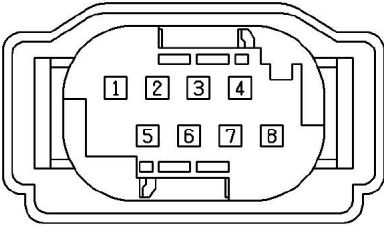

C0441

CONNECTOR DETAILS

Cav	Col	Cct
1	UG	ALL
3	US	ALL
4	KR	ALL
5	B	ALL
6	PW	ALL
7	KP	ALL
8	KS	ALL

Description: Motor-Central door locking-Passenger
 Location: Behind front door trim panel

YPC108040

Colour: BLACK
 Gender: Female