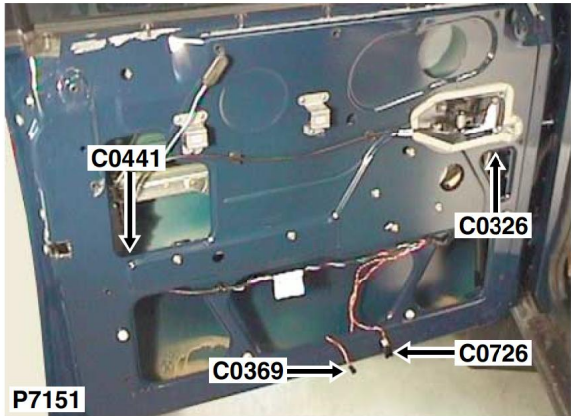

C0441

CONNECTOR DETAILS

Cav	Col	Cct
1	UG	ALL
3	US	ALL
4	KR	ALL
5	B	ALL
6	PW	ALL
7	KP	ALL
8	KS	ALL

Description: Motor-Central door locking-Passenger
 Location: Behind front door trim panel

YPC108040

Colour: BLACK
 Gender: Female