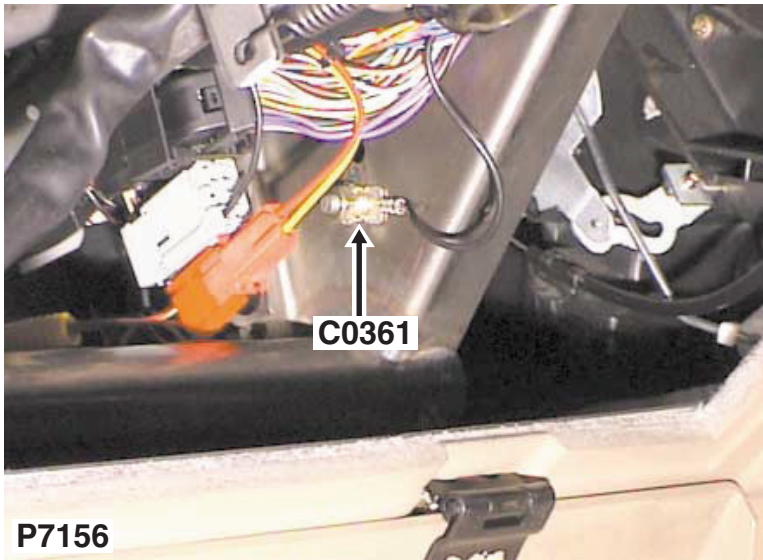

C0361

CONNECTOR DETAILS

Cav	Col	Cct
1	B	ALL

Description: *Earth-In-Car Entertainment (ICE)*
Location: *Behind passenger side of fascia*

YPG100730

Colour: *BRASS*
Gender: *Female*