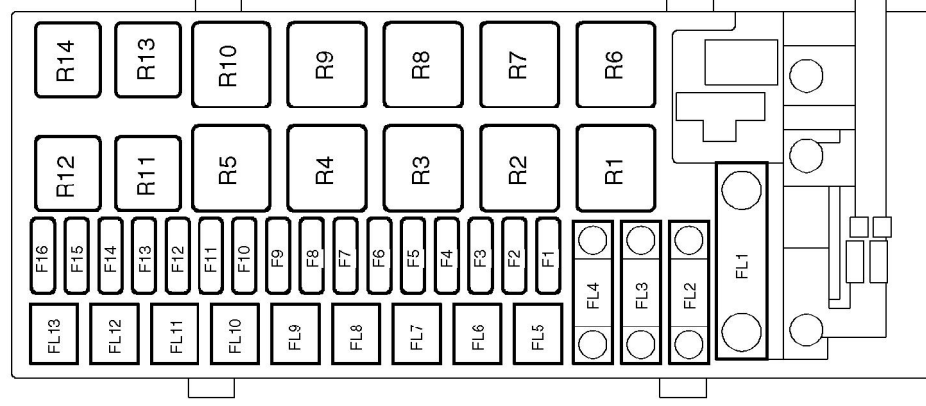

FUSE DETAILS

ENGINE COMPARTMENT FUSE BOX

M86 4472

FUSE DETAILS

Relays (R)

1. Fuel pump
2. Starter
3. Headlamp powerwash
4. Cooling fan
5. Self Levelling/ABS (SLABS)
6. Glowplugs - Diesel only
7. Auxiliary circuits
8. Heated Front Screen (HFS)
9. Main relay
10. Anti-lock Braking System (ABS)
11. Compressor clutch (A/C only)
12. Front fog lamps
13. Horns
14. Active Cornering Enhancement (ACE)

Link	Rating	Vehicle	Function
FL1	150 A	ALL	Fusible links 4, 5, 6 and 7, fuses 3, 4, 5, and 6 of the engine compartment fuse box, and the HFS relay.
FL2	100 A	Td5	Glow plug relay.
FL3	50 A	ALL	Fuses 1, 2, 20 and 21 of the passenger compartment fuse box.
FL4	100 A	ALL	Fuses 6 and 7 of the passenger compartment fuse box.
FL5	50 A	ALL	RH seat relay, LH seat relay, and fuse 34 of the passenger compartment fuse box.
FL6	50 A	ALL	Fuses 8, 12 and 13 of the passenger compartment fuse box.
FL7	30 A	ALL	Auxiliary relay and fuse 17 of the passenger compartment fuse box.
FL8	50 A	ALL	Ignition switch and the ignition relay.
FL9	30 A	ALL	SLABS relay.
FL10	40 A	ALL	Lighting switch, fuses 4 and 5 of the passenger compartment fuse box.
FL11	30 A	ALL	ABS return pump relay.
FL12	30 A	ALL	Starter relay.
FL13	30 A	ALL	Lighting switch.