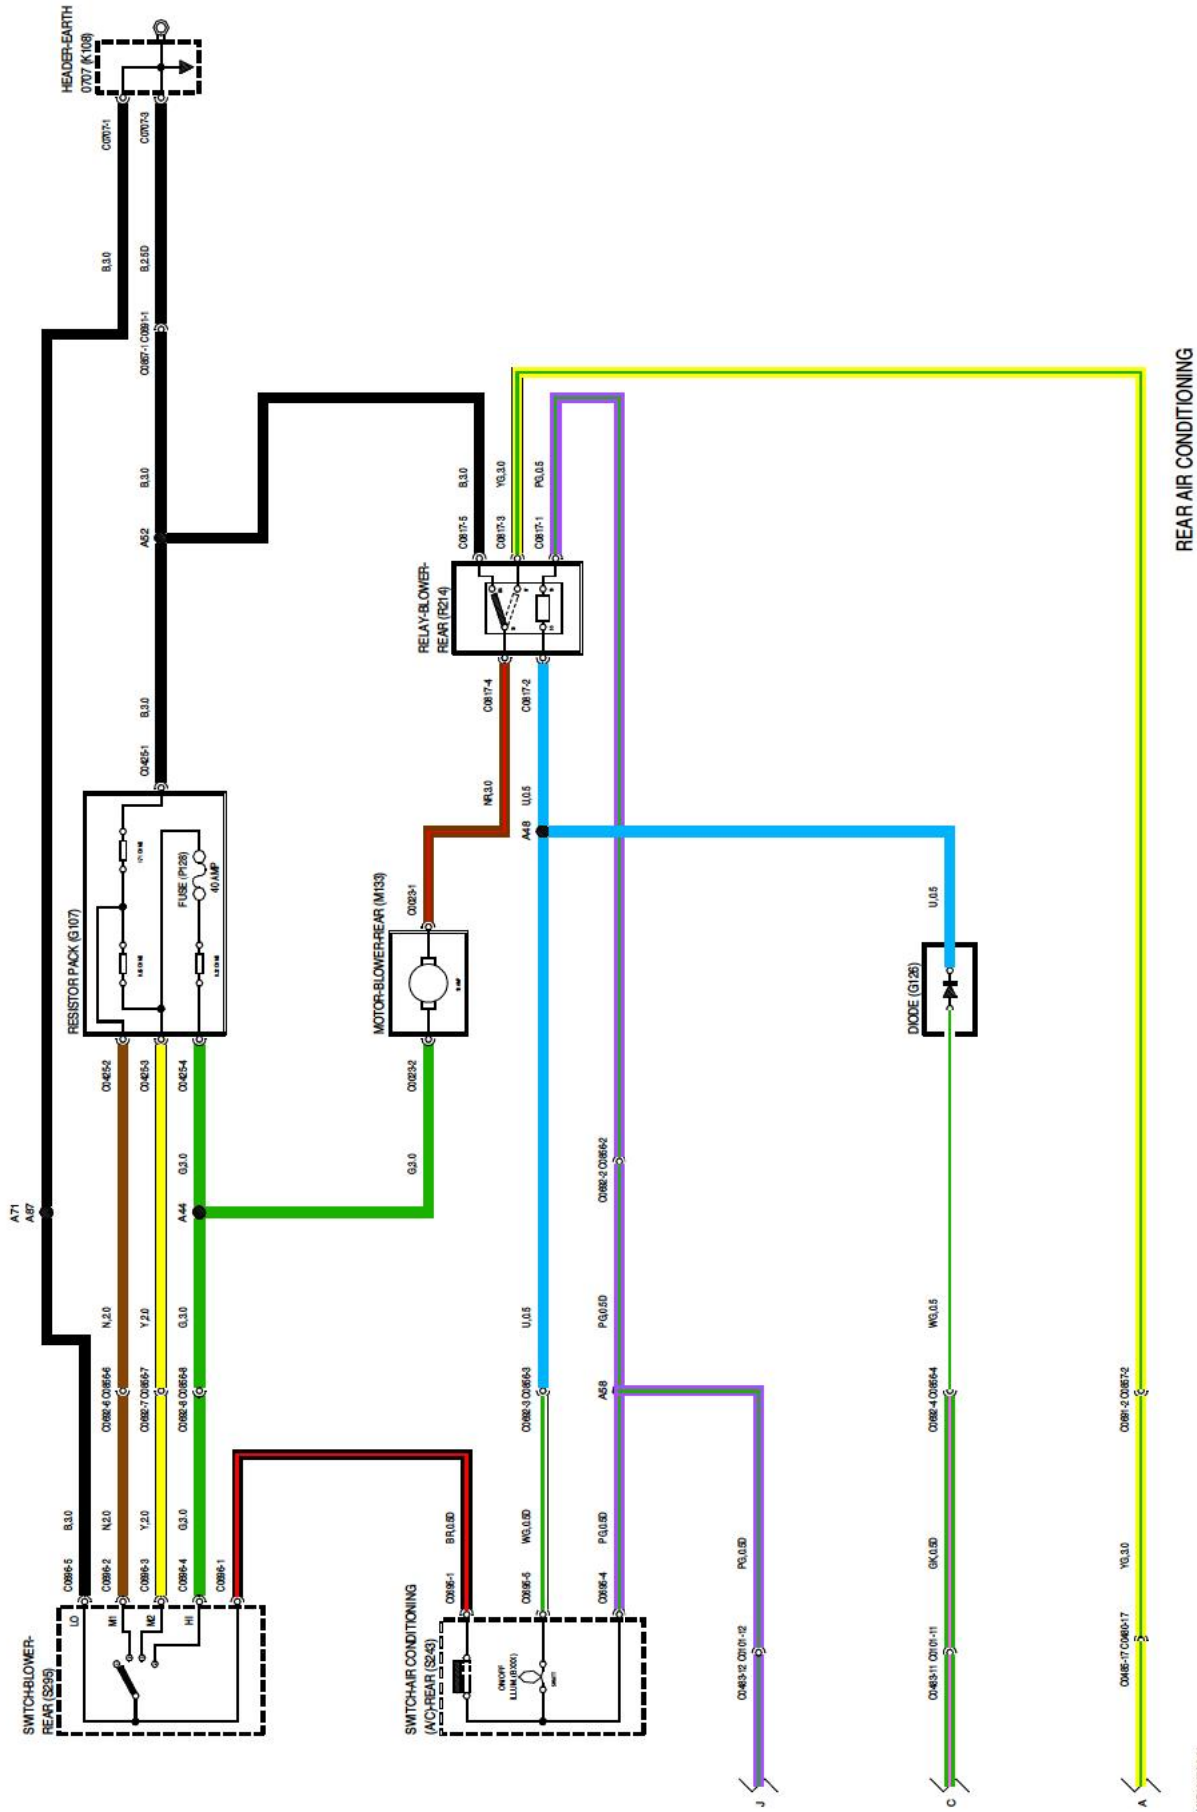

# 38 AIR CONDITIONING

WIP (010)S4CE

# 38 AIR CONDITIONING

1WR107014.00

REAR AIR CONDITIONING

WPI 010703-04

# 39 HEATER

WMI 02854-01