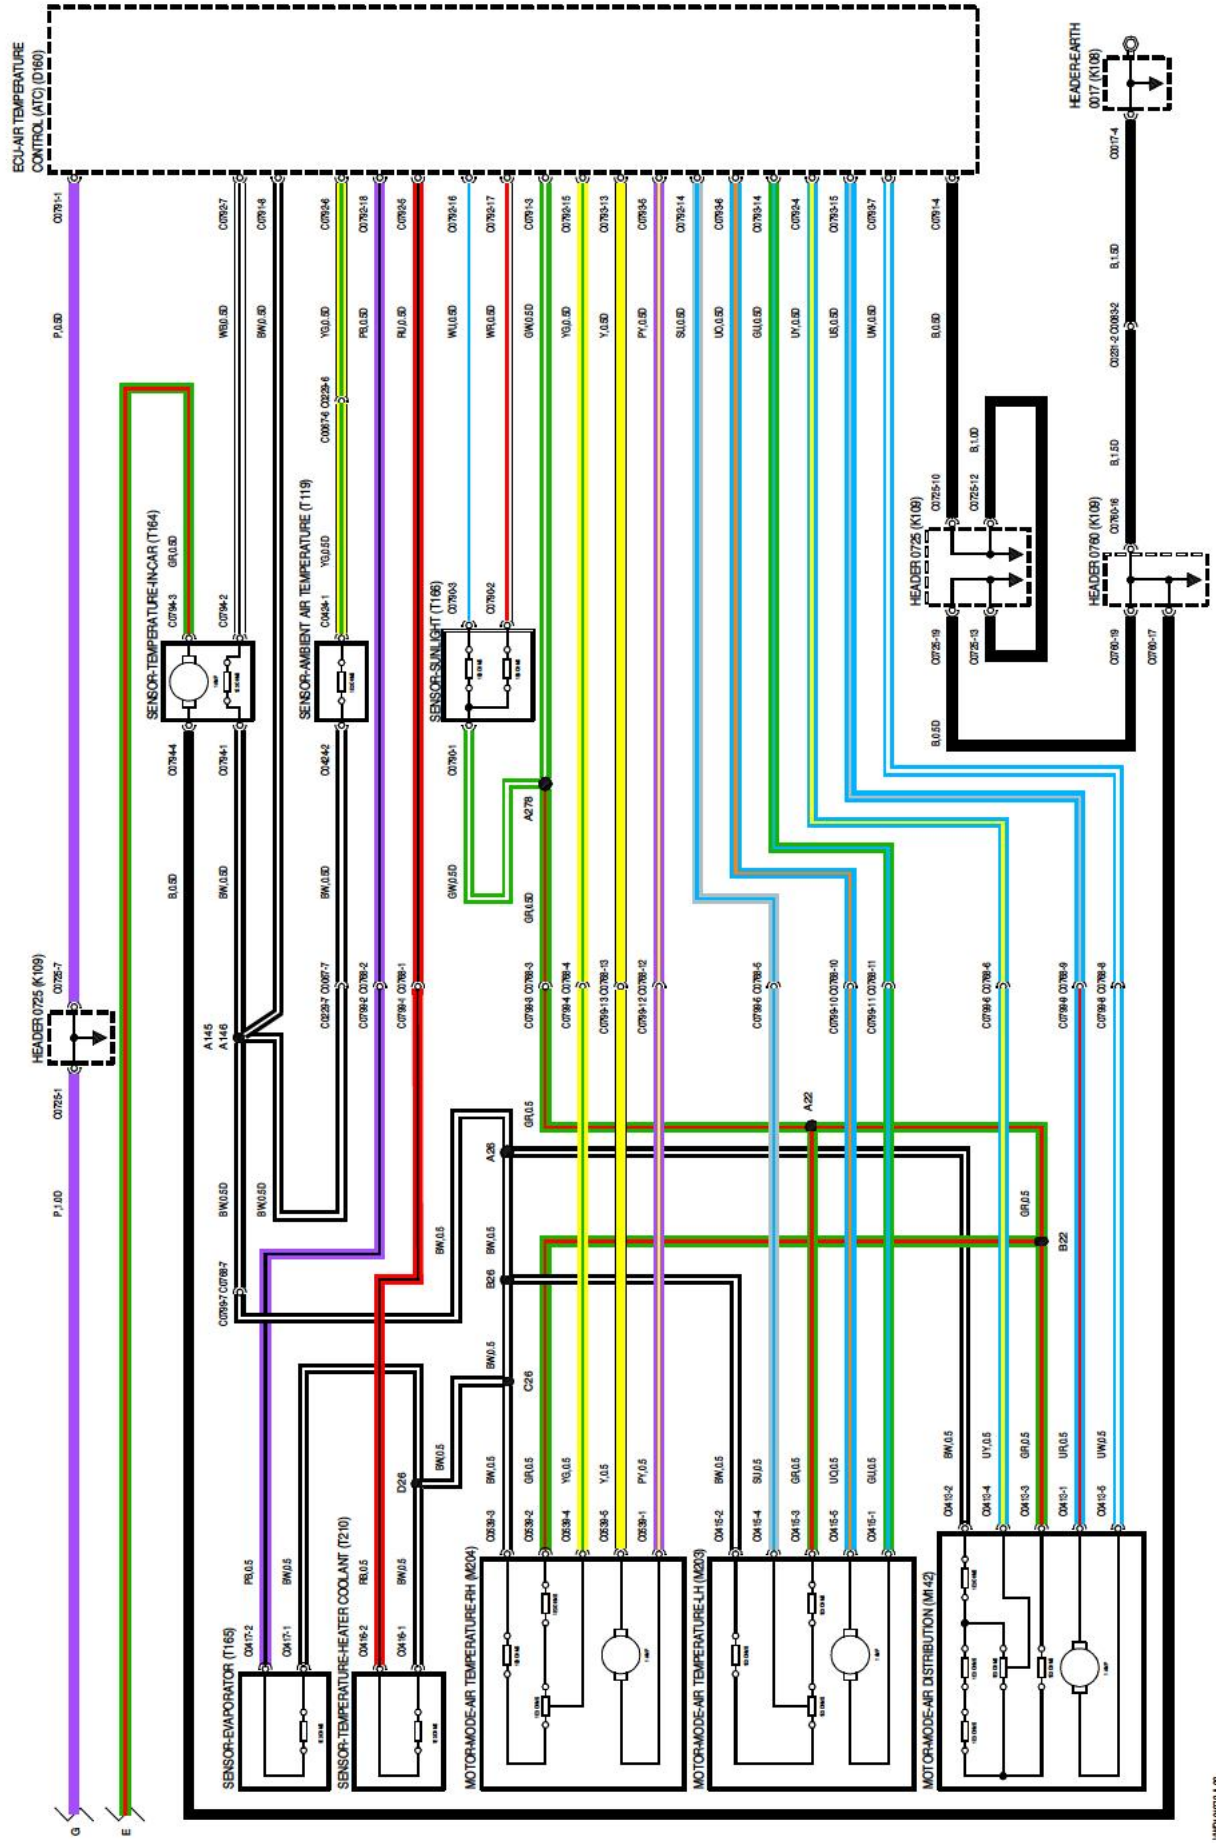

# 38 AIR CONDITIONING

WIP (010)S4CE

# 38 AIR CONDITIONING

1WR107014.00

REAR AIR CONDITIONING

WPI 010703-04

# 39 HEATER

WMI 02854-01