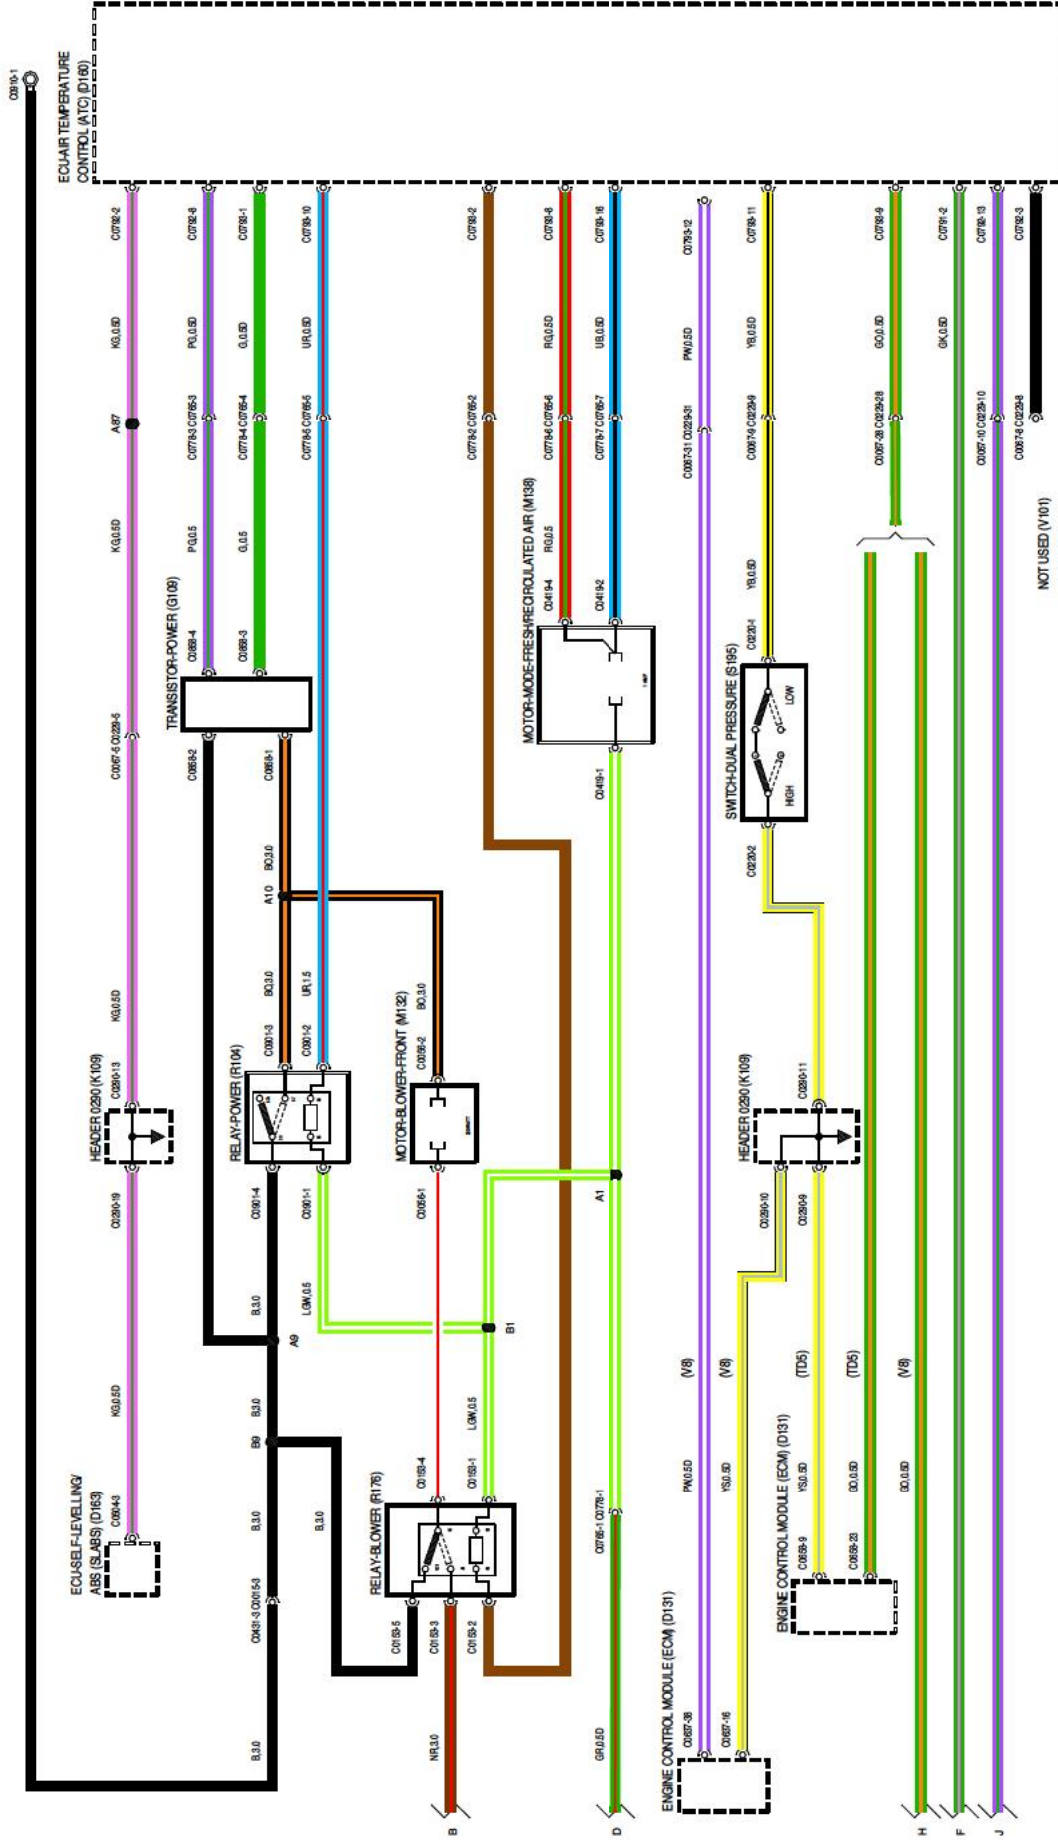

# 38 AIR CONDITIONING

WIP (010)S4CE

# 38 AIR CONDITIONING

1WR107014.00

REAR AIR CONDITIONING

WPI 010703-04

# 39 HEATER

WMI 02854-01