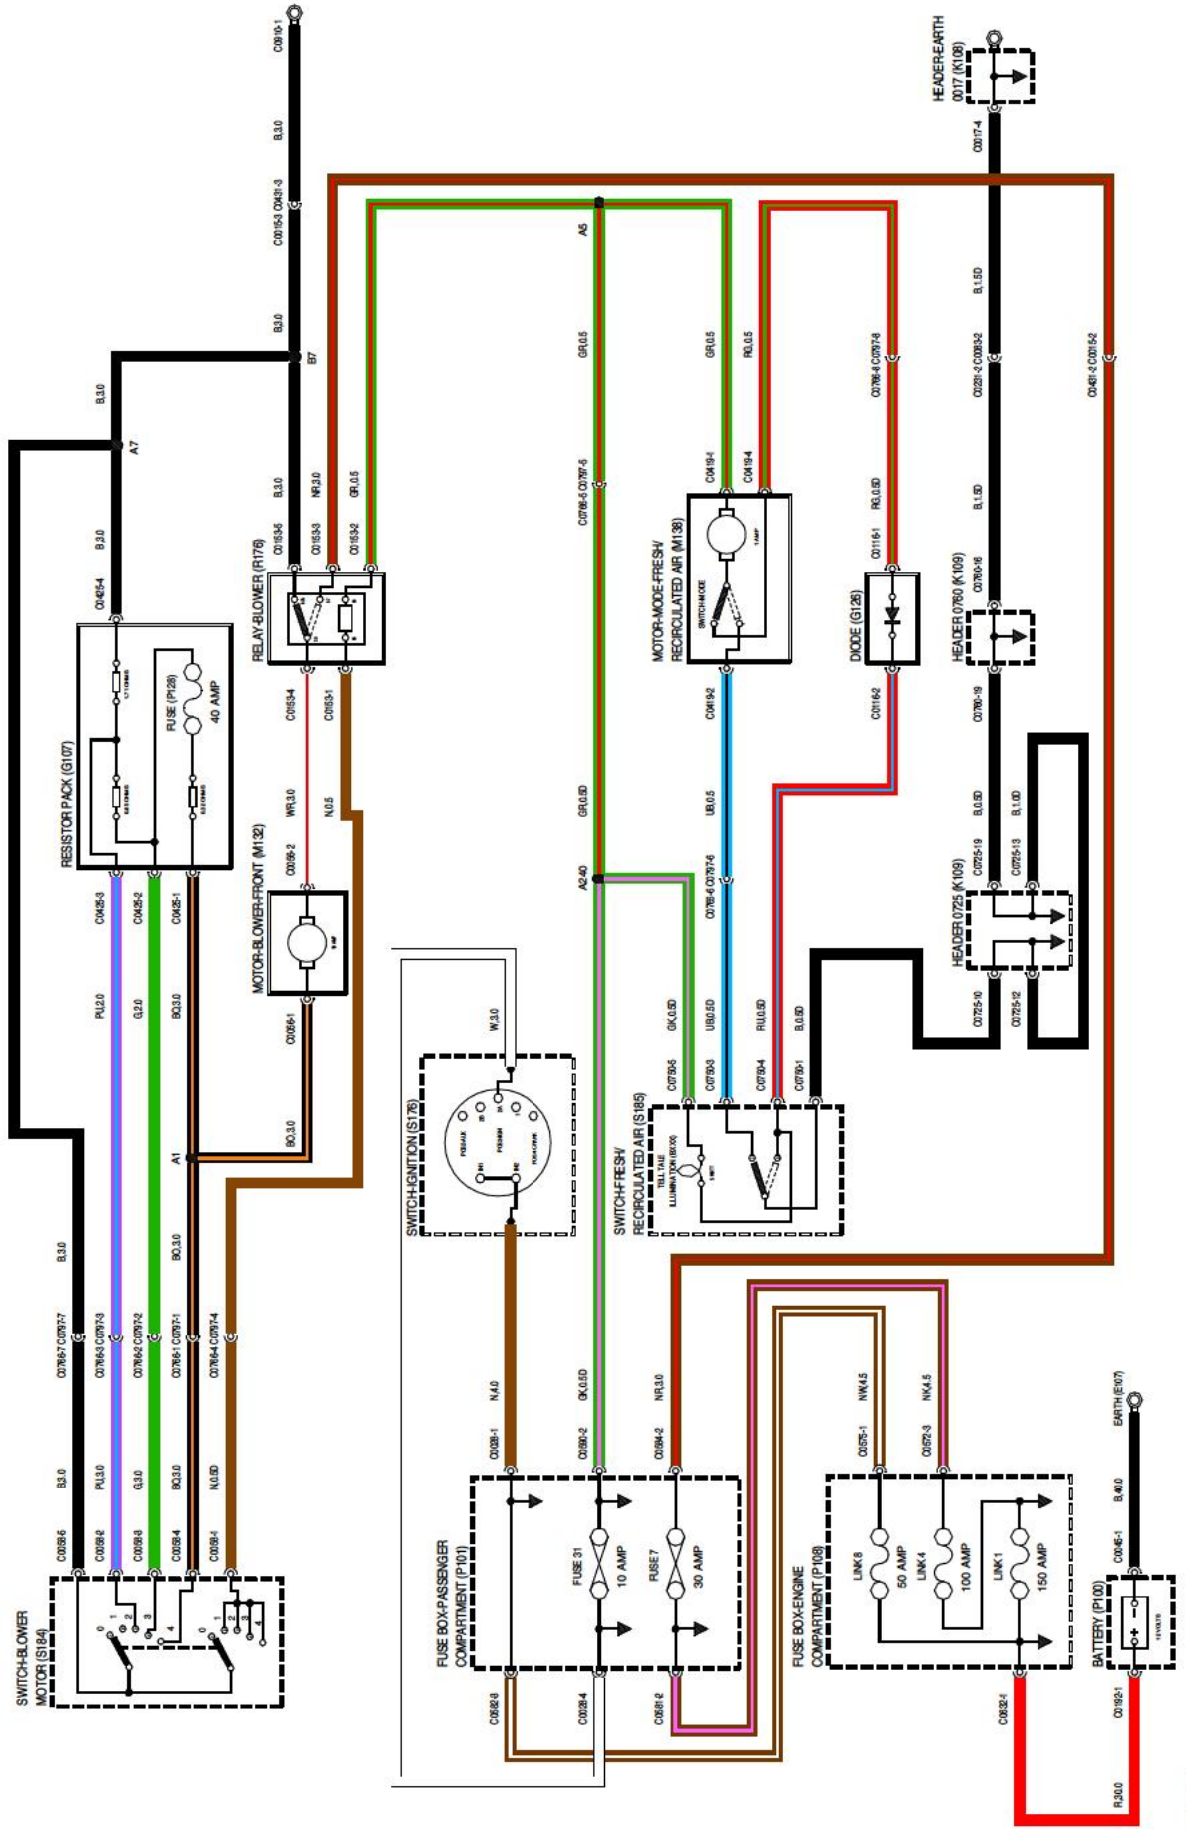

39 HEATER

WMI 02854-01