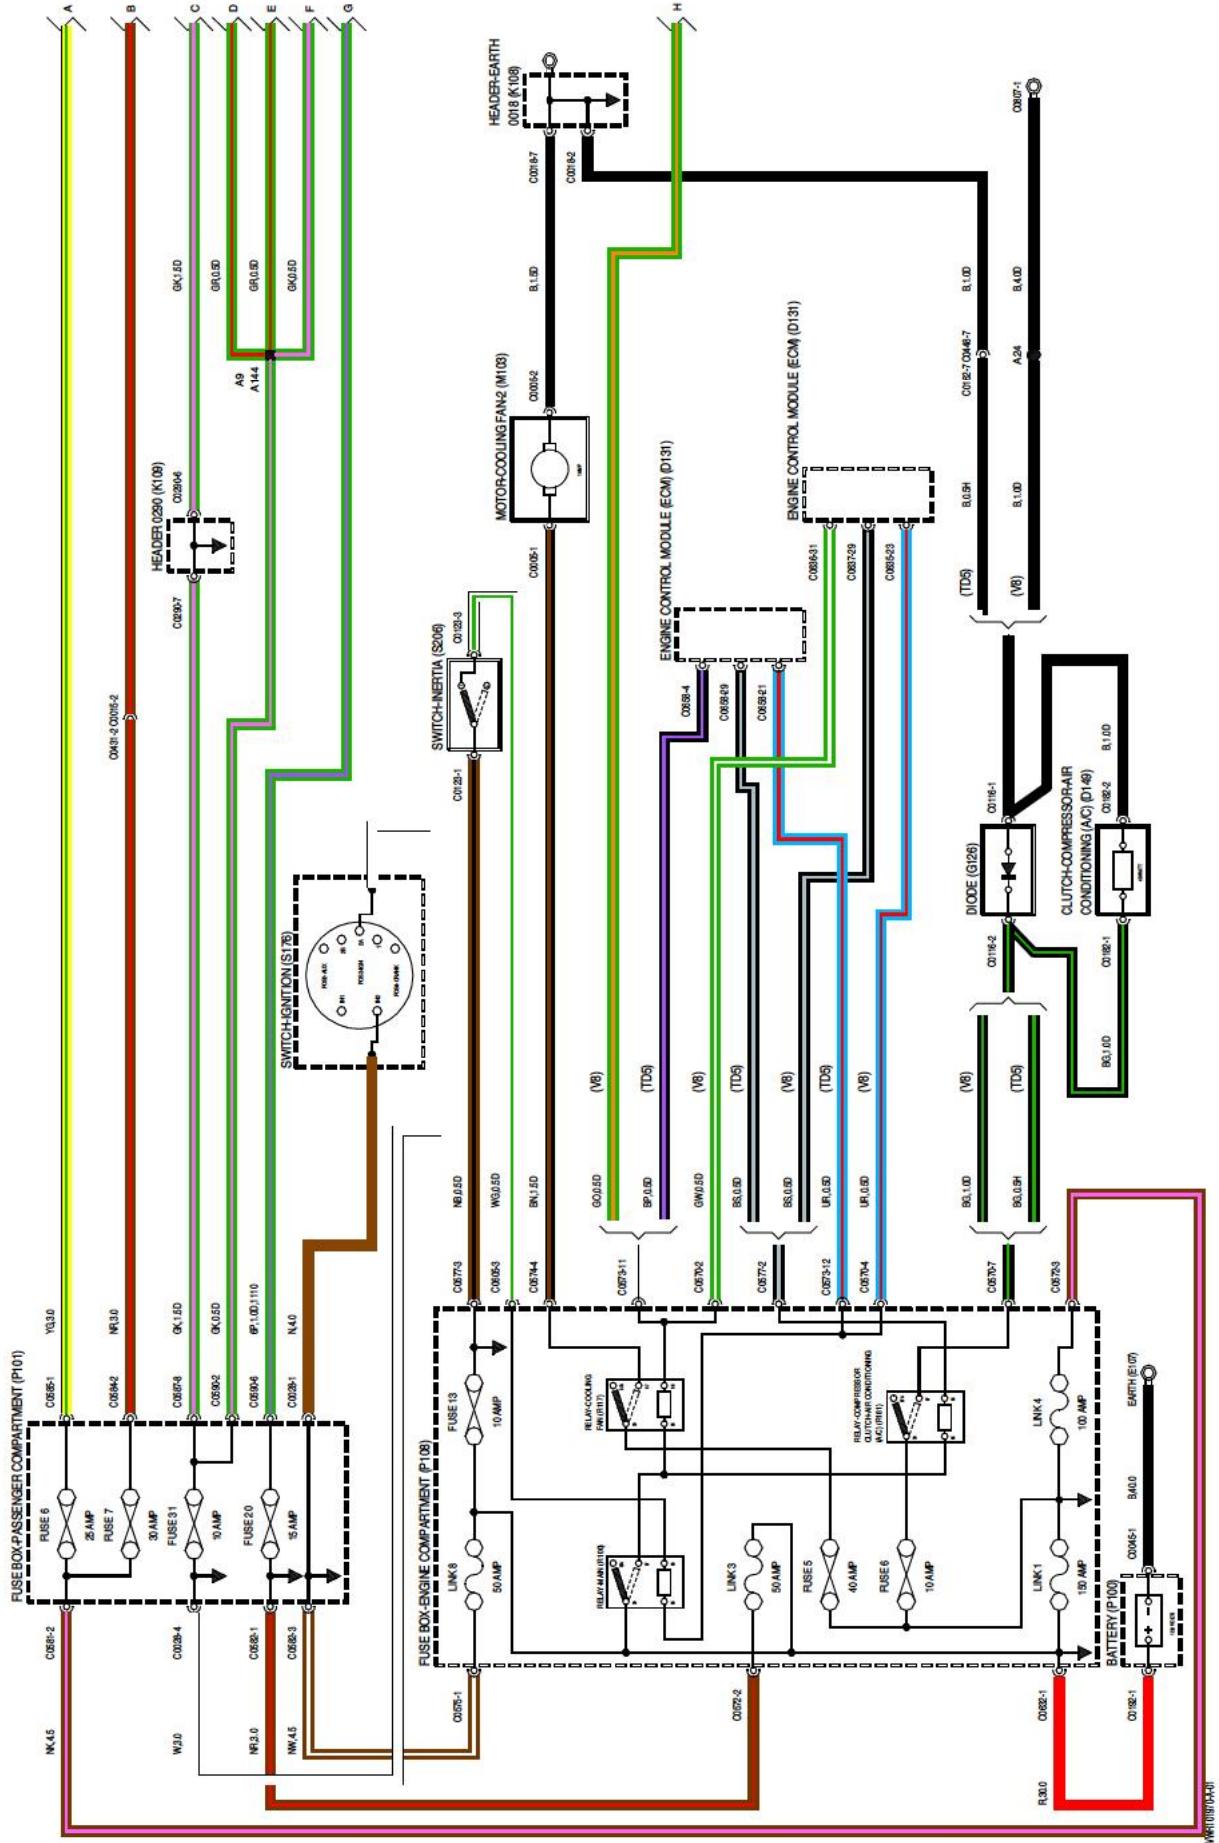

# 38 AIR CONDITIONING

WIP (010)S4CE

# 38 AIR CONDITIONING

1WR107014.00

REAR AIR CONDITIONING

WPI 010703-04

# 39 HEATER

WMI 02854-01