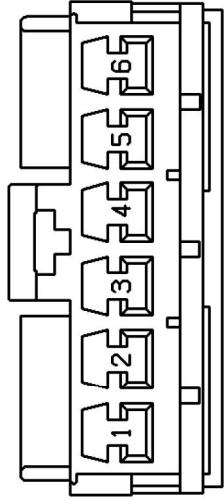

Description: *Switch-Sunroof-Front*

Location: *Front of headlining in the centre*

Cav	Col	Cct
1	B	ALL
3	GK	ALL
4	GR	ALL

YPC113210

Colour: *BLUE*

Gender: *Female*