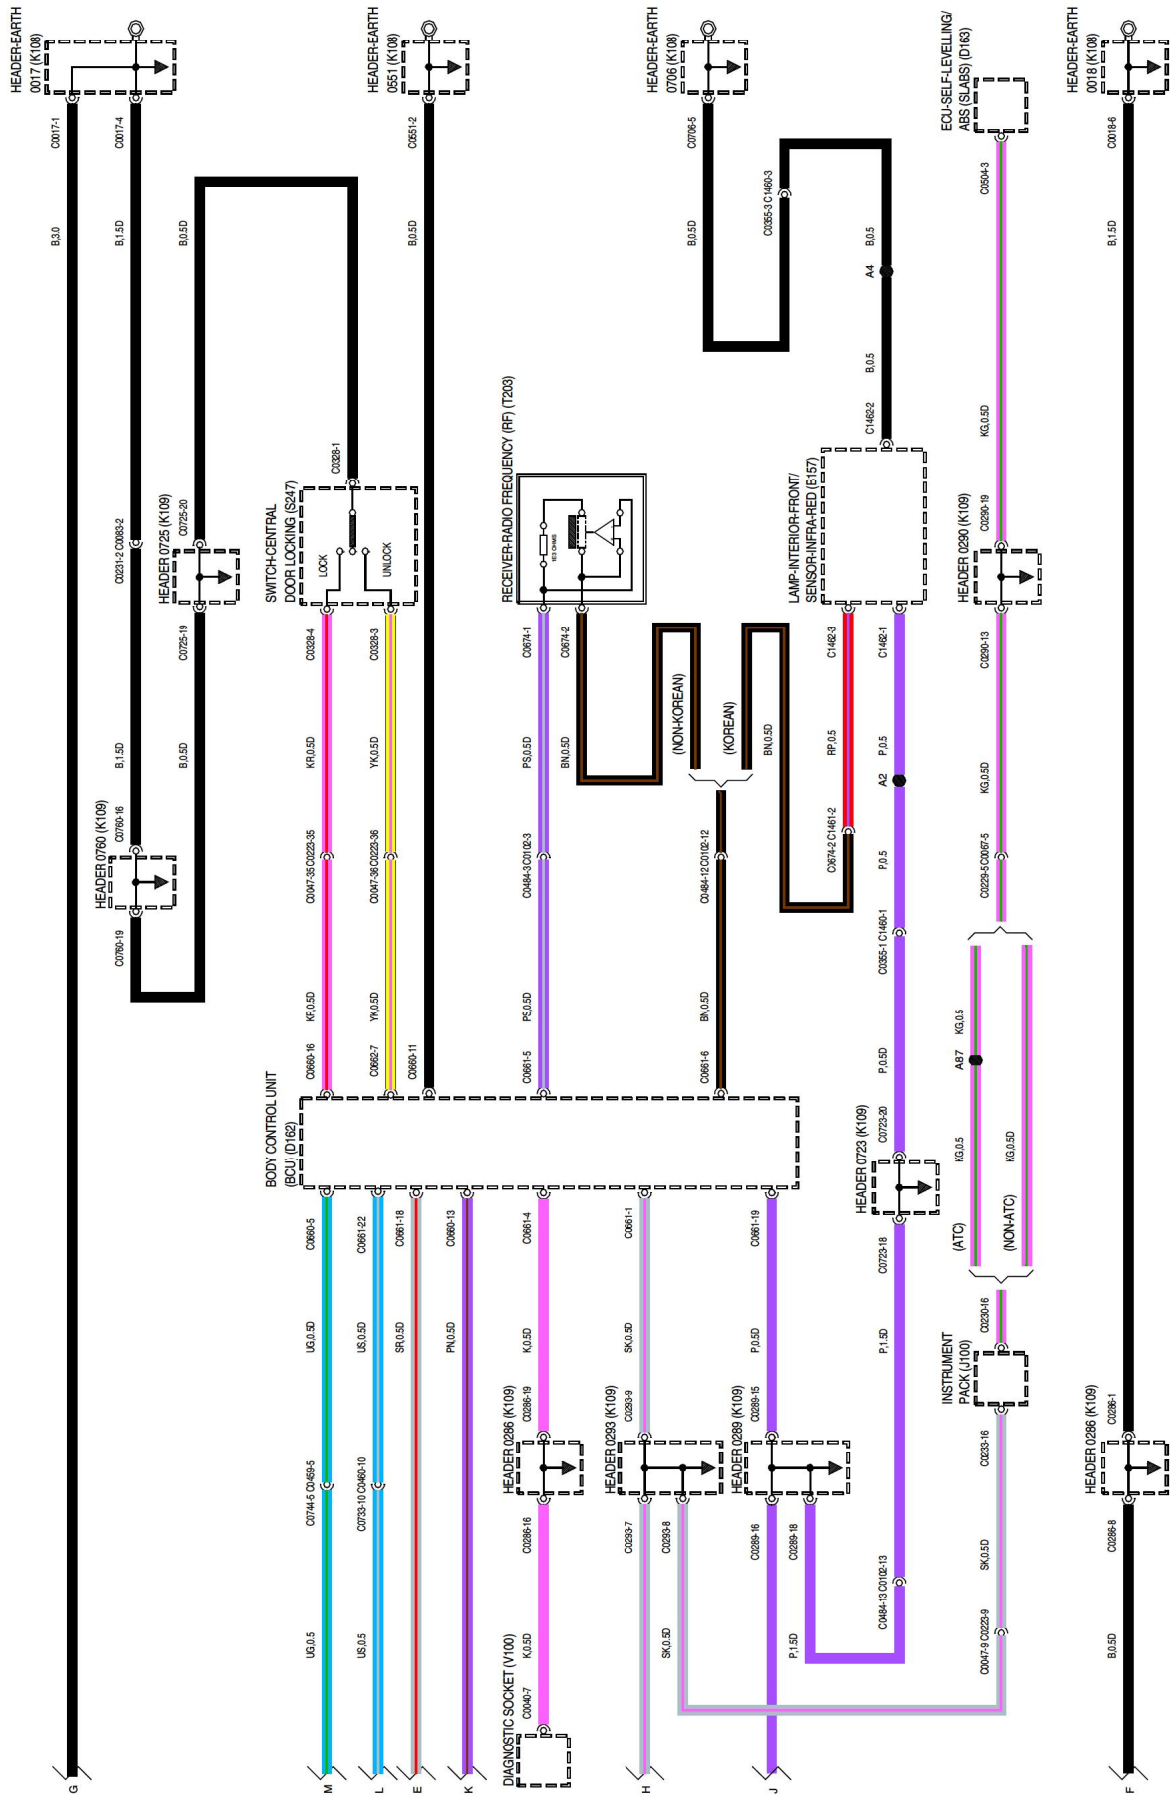

# 4 CENTRAL DOOR LOCKING

108180A-01

# 4 CENTRAL DOOR LOCKING

WMI1001024X2