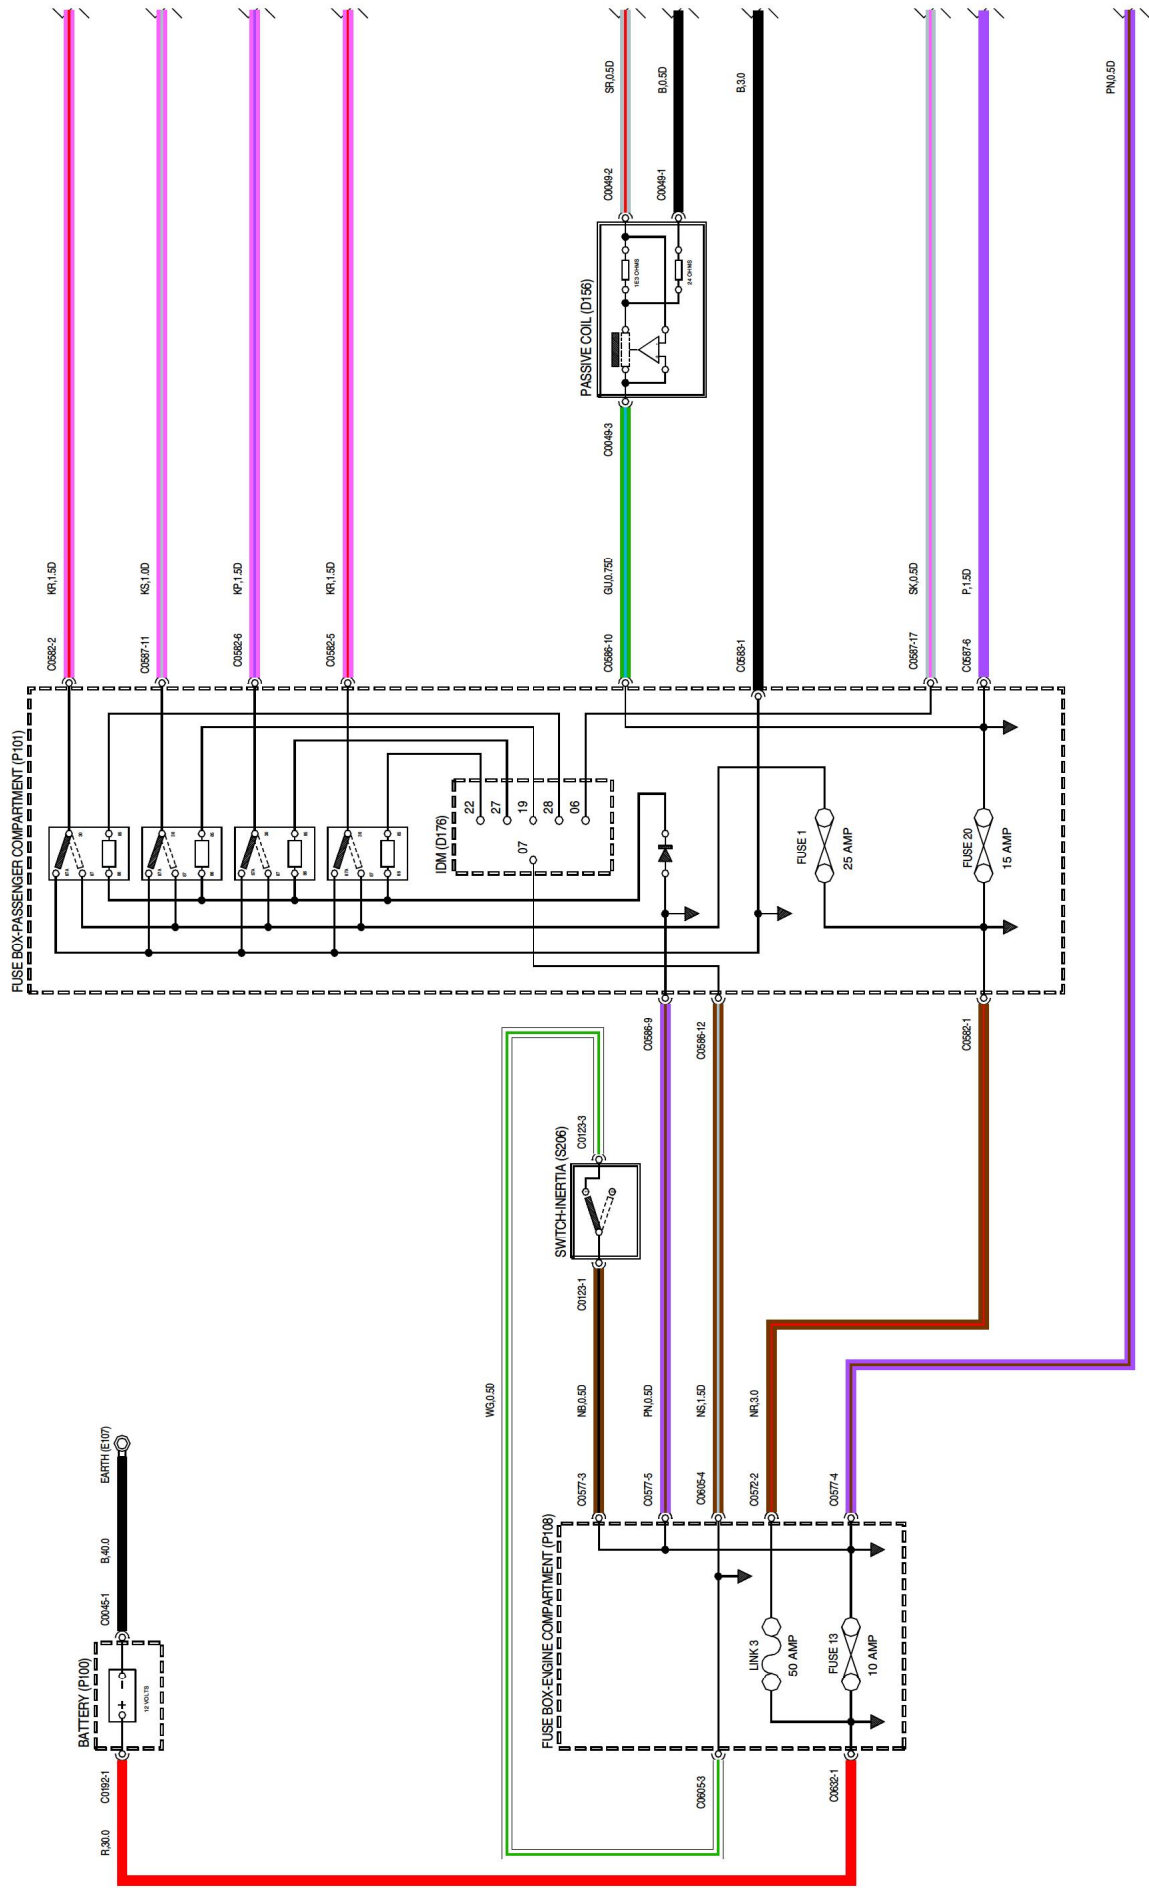

# 4 CENTRAL DOOR LOCKING

108180A-01

# 4 CENTRAL DOOR LOCKING

WMI1001024X2