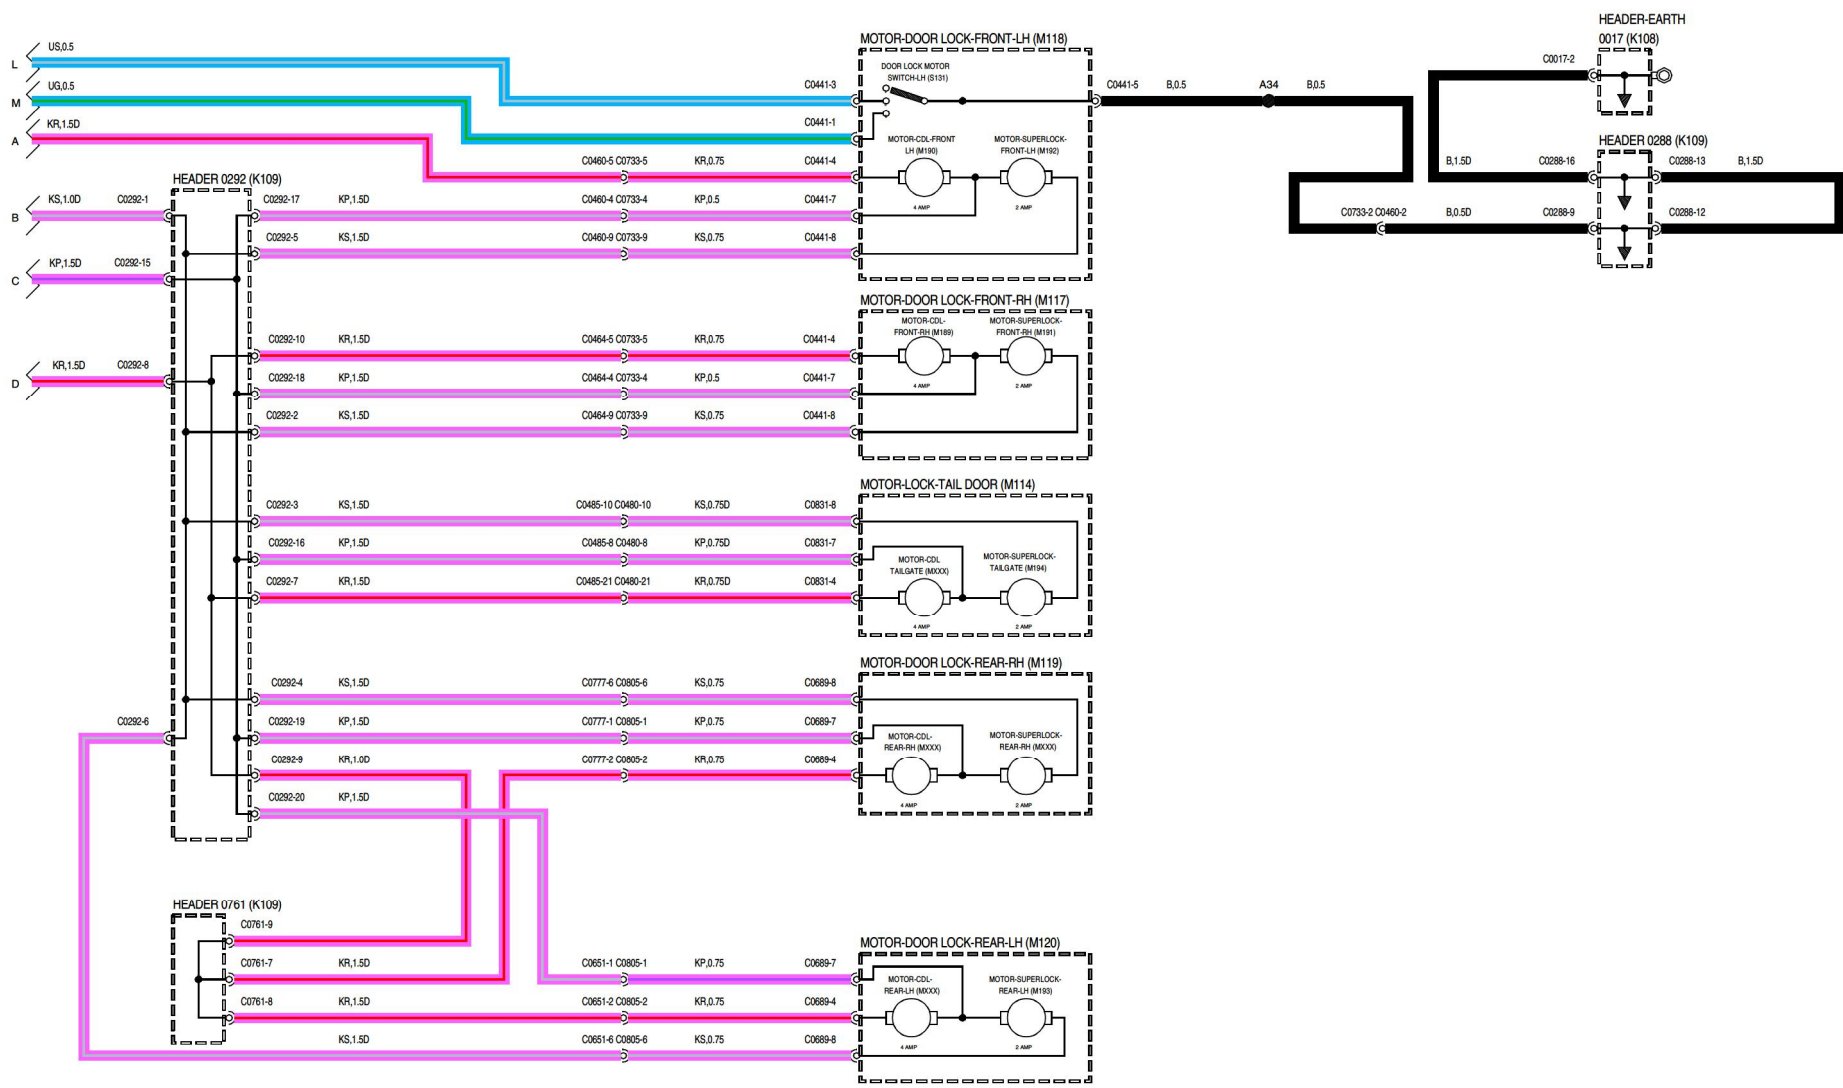

# 4 CENTRAL DOOR LOCKING

WRI106180-A-03