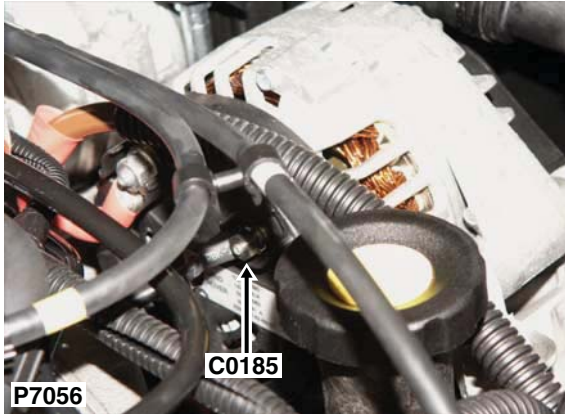

# CONNECTOR DETAILS

Cav	Col	Cct
1	NY	ALL

Description: *Alternator/generator*  
Location: *Top of engine*

YPG100730

Colour: *BRASS*  
Gender: *Female*