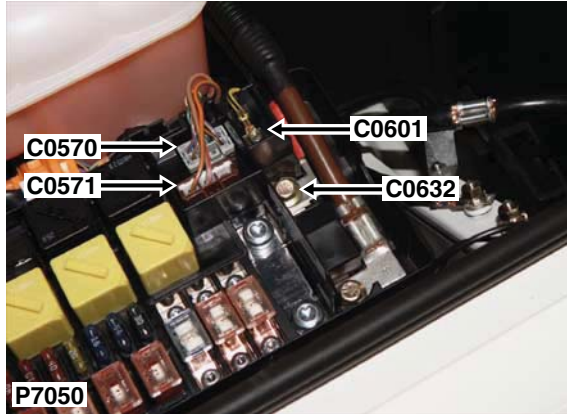

CONNECTOR DETAILS

C0632

Cav	Col	Cct
1	R	38

Description: *Fuse box-Engine compartment*
Location: *Front RH side of engine compartment*

Colour:
Gender: