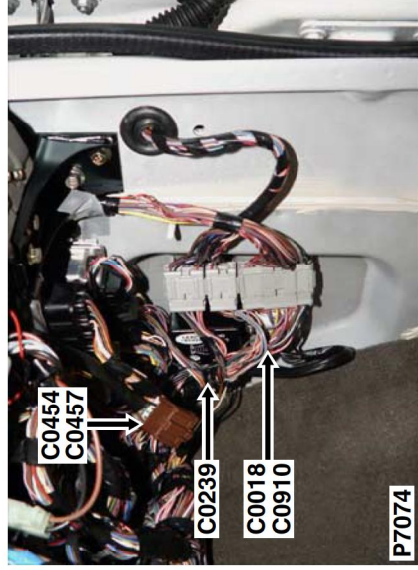

CONNECTOR DETAILS

C0018

Description: *Header -Earth*
Location: *RH 'A' post*

Cav	Col	Cct
1	B	ALL
2	B	2
3	B	13
4	B	ALL
5	B	ALL
6	B	ALL
7	B	ALL
8	B	ALL
9	B	ALL
10	B	ALL

YPC10611

Colour: *LIGHT GREY*
Gender: *Female*