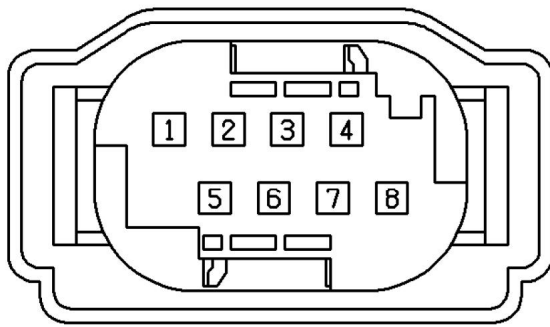

Cav	Col	Cct
1	UG	ALL
3	US	ALL
4	KR	ALL
5	B	ALL
6	PW	ALL
7	KP	ALL
8	KS	ALL

Description: *Motor-Central door locking-Passenger*  
 Location: *Behind front door trim panel*

YPC108040

Colour: *BLACK*  
 Gender: *Female*