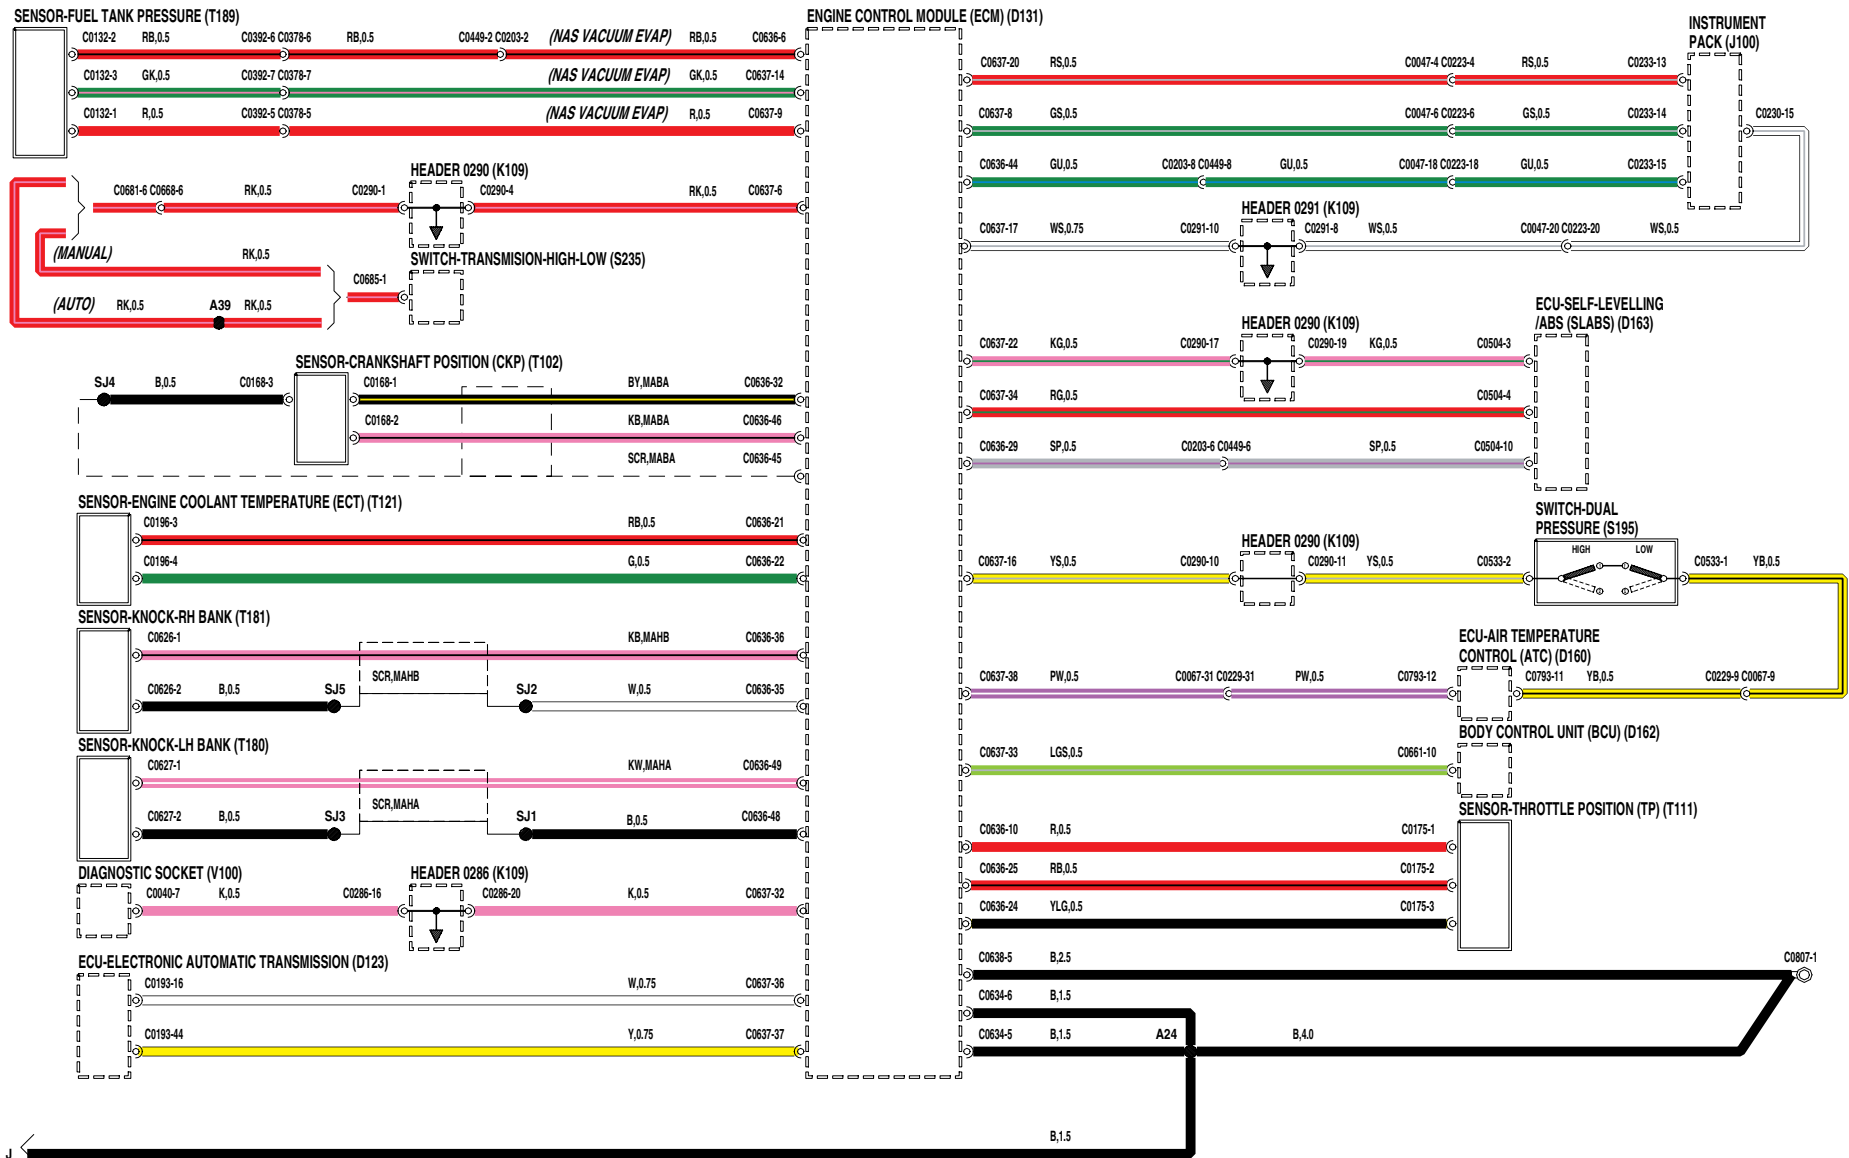

Description: *Sensor-Crankshaft position (CKP) - V8*
 Location: *Rear LH side of engine*

Cav	Col	Cct
1	BY	ALL
2	KB	ALL
3	B	ALL

YPC110140

Colour: *BLACK*
 Gender: *Female*

WIRE COLOUR CODES**General**

The following list contains the wire colour codes used on the vehicle harnesses.

Code	Colour
B	Black
G	Green
K	Pink
LG	Light green
N	Brown
O	Orange
P	Purple
R	Red
S	Slate (Grey)
T	Transparent
U	Blue
W	White
Y	Yellow

ENGINE MANAGEMENT

V8

VWR104710-A-sheet3of4