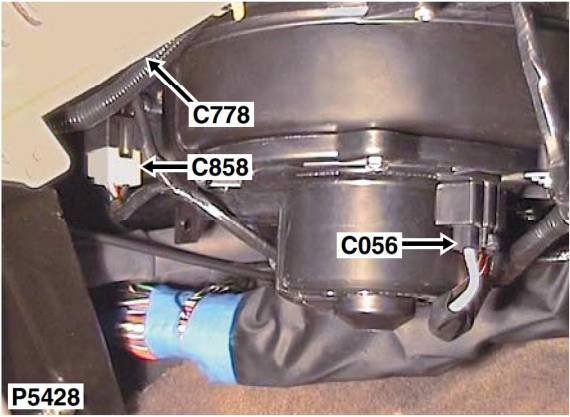

# CONNECTOR DETAILS

| Cav | Col | Cct |
|-----|-----|-----|
| 1   | BO  | 15  |
| 2   | B   | 15  |
| 3   | G   | 15  |
| 4   | PG  | 15  |

Description: *Transistor-Power - LHD*  
Location: *Under RH side of fascia*