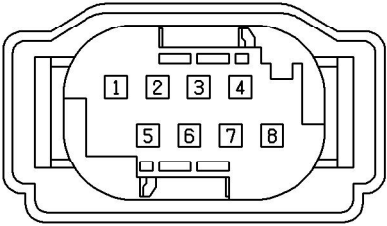

# CONNECTOR DETAILS

Cav	Col	Cct
1	UG	ALL
3	US	ALL
4	KR	ALL
5	B	ALL
6	PW	ALL
7	KP	ALL
8	KS	ALL

Description: Motor-Central door locking-Passenger  
 Location: Behind front door trim panel

YPC108040

Colour: BLACK  
 Gender: Female