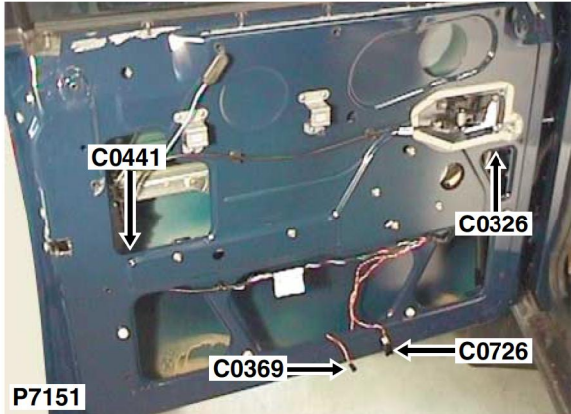

# CONNECTOR DETAILS

Cav	Col	Cct
1	UG	ALL
3	US	ALL
4	KR	ALL
5	B	ALL
6	PW	ALL
7	KP	ALL
8	KS	ALL

Description: Motor-Central door locking-Passenger  
 Location: Behind front door trim panel

YPC108040

Colour: BLACK  
 Gender: Female