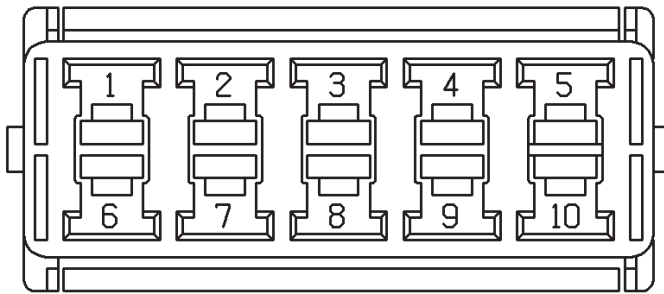

Cav	Col	Cct
1	B	17
2	B	ALL
3	B	17
4	B	ALL
5	B	ALL
6	B	ALL
7	B	ALL
8	B	34
9	B	ALL
10	B	24

Description: *Header -Earth*

Location: *Luggage compartment - LH side*

YPC10611

Colour: *LIGHT GREY*

Gender: *Female*