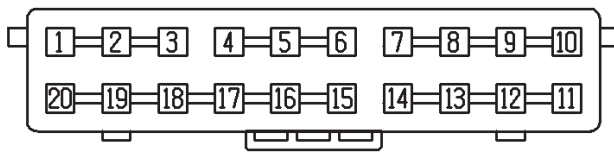

Description: *Header*

Location: *Beneath centre console*

YQC10007

Colour: *BLACK*

Gender: *Female*

Cav	Col	Cct
1	BU	ALL
2	BU	ALL
3	BU	ALL
4	UG	9
4	RU	24
5	UG	9
5	RU	24
6	UG	9
6	RU	24
7	KR	ALL
8	KR	ALL
9	KR	ALL
11	LGW	42
12	LGW	42
13	LGW	42
15	RN	42
16	RN	42
17	RN	ALL
18	RN	ALL
19	RN	ALL
20	RN	ALL