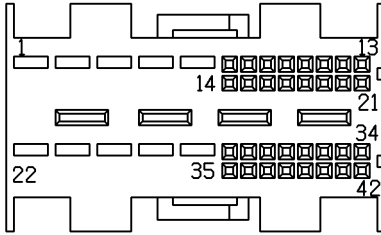

Description: *Body harness to main harness*

Location: *Under LH side of fascia*

YPC107930

Colour: *BROWN*

Gender: *Male*

Cav	Col	Cct
1	P	24
1	BN	39
2	R	24
2	WP	39
3	W	24
3	SO	39
4	U	24
4	PO	39
5	GLG	ALL
6	G	24
6	W	39
7	Y	24
8	RU	24
8	PW	39
9	O	24
9	GK	39
10	LGO	ALL
11	GK	17
12	PG	17
13	BG	17
15	YB	ALL
15	BN	28
16	YK	ALL
16	BW	28

Description: *Header*

Location: *Behind LH rear trim panel*

YQC10007

Colour: *BLACK*

Gender: *Female*

Cav	Col	Cct
1	B	24
2	B	24
3	B	24
4	Y	24
5	Y	24
6	Y	24
7	LGO	24
8	LGO	24
9	LGO	24
10	LGO	24
11	O	24
12	O	24
13	O	24
15	RU	24
16	RU	24
17	RU	24
18	RU	24
19	RU	24

Description: *Main harness to body harness*
 Location: *Under LH side of fascia*

YPC109930

Colour: *BROWN*
 Gender: *Female*

Cav	Col	Cct
1	P	24
1	BN	38
2	R	24
2	WP	38
3	W	24
3	SO	38
4	U	24
4	PO	38
5	GLG	ALL
6	G	24
6	W	38
7	Y	24
8	RU	24
8	PW	38
9	O	24
9	GK	38
10	LGO	ALL
11	GK	15
12	PG	15
13	BG	15
15	YB	ALL
15	BN	28
16	YK	ALL
16	BW	28

Description: *Amplifier-Power-ICE*

Location: *Beneath LH seat*

YPH101650

Colour: *BLACK*

Gender: *Female*

Cav	Col	Cct
1	NB	ALL
2	PB	25
2	WB	26
3	OB	ALL
4	OK	ALL
5	LGP	24
7	B	25
8	R	24
9	G	ALL
9	Y	26
10	RU	24
11	KB	25
12	RB	25
13	SP	24
15	SG	26
16	W	24
17	S	ALL
17	O	26
20	KG	26
21	SR	24
22	KG	ALL
23	KR	ALL
24	WB	25
24	KB	26
25	RB	ALL
26	B	24
29	P	24
30	O	ALL
30	S	26
31	SO	24
32	SK	24
33	YK	25
34	YB	25
37	U	24
38	Y	ALL
38	G	26
39	YK	ALL