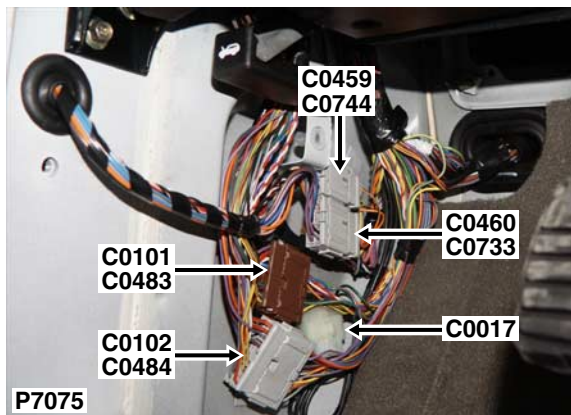

Description: *Head Unit-Audio System*
 Location: *Behind radio*

Cav	Col	Cct
1	K	31
1	PO	32
2	GN	31
2	SB	32
3	PO	31
3	SR	32
4	P	30
5	RU	30
6	RN	30
7	LGP	ALL
8	B	ALL

YPC10190

Colour: *GREY*
 Gender: *Female*

Description: *Body harness to main harness*

Location: *Under LH side of fascia*

YPC107930

Colour: *BROWN*

Gender: *Male*

Cav	Col	Cct
1	P	24
1	BN	39
2	R	24
2	WP	39
3	W	24
3	SO	39
4	U	24
4	PO	39
5	GLG	ALL
6	G	24
6	W	39
7	Y	24
8	RU	24
8	PW	39
9	O	24
9	GK	39
10	LGO	ALL
11	GK	17
12	PG	17
13	BG	17
15	YB	ALL
15	BN	28
16	YK	ALL
16	BW	28

Description: *Fascia harness to main harness*
 Location: *Underside of steering column*

YPH101400

Colour: *GREEN*
 Gender: *Female*

Cav	Col	Cct
1	NP	ALL
2	KO	ALL
3	PS	ALL
4	NB	ALL
5	KG	ALL
6	YG	15
7	BW	15
8	B	15
9	YB	15
10	PG	15
11	W	24
12	G	24
13	S	24
14	Y	24
15	O	24
16	SG	24
17	RU	ALL
18	BG	ALL
19	BU	ALL
20	BK	ALL
21	BR	ALL
22	BW	ALL
23	BN	ALL
24	BY	ALL
25	BO	ALL
26	U	24
27	P	24
28	GO	15
30	R	24
31	PW	15
32	LGS	ALL
33	UP	ALL
34	OB	ALL
35	LGR	ALL
36	WY	ALL
37	SB	ALL
38	SR	ALL

Description: *Main harness to body harness*
 Location: *Under LH side of fascia*

YPC109930

Colour: *BROWN*
 Gender: *Female*

Cav	Col	Cct
1	P	24
1	BN	38
2	R	24
2	WP	38
3	W	24
3	SO	38
4	U	24
4	PO	38
5	GLG	ALL
6	G	24
6	W	38
7	Y	24
8	RU	24
8	PW	38
9	O	24
9	GK	38
10	LGO	ALL
11	GK	15
12	PG	15
13	BG	15
15	YB	ALL
15	BN	28
16	YK	ALL
16	BW	28