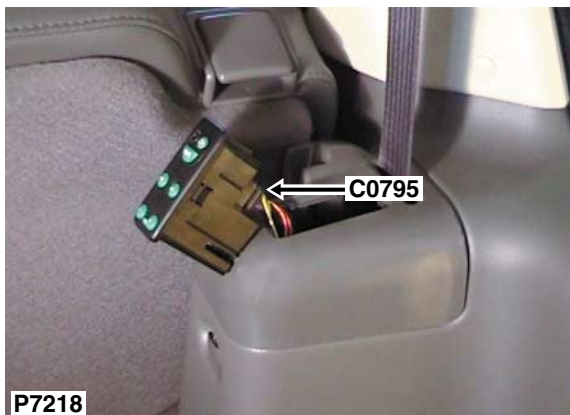

Description: *Amplifier-Aerial*

Location: *Behind RH rear trim panel*

AAU1010

Colour: *BLACK*

Gender: *Female*

P7218

Description: *Amplifier-Radio headphone-RH*

Location: *Behind RH rear trim panel*