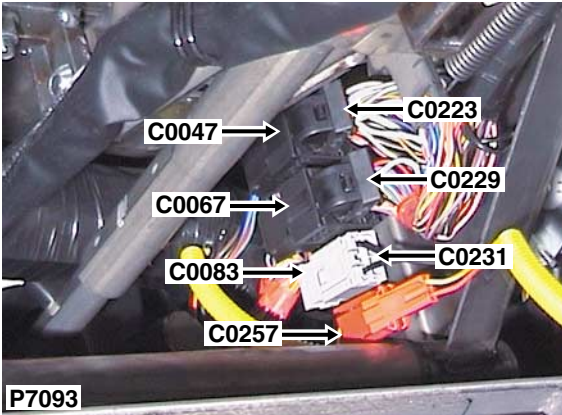

Description: *Head Unit-Audio System*
 Location: *Behind radio*

Cav	Col	Cct
1	K	31
1	PO	32
2	GN	31
2	SB	32
3	PO	31
3	SR	32
4	P	30
5	RU	30
6	RN	30
7	LGP	ALL
8	B	ALL

YPC10190

Colour: *GREY*
 Gender: *Female*

Description: *Body harness to main harness*

Location: *Under LH side of fascia*

YPC107930

Colour: *BROWN*

Gender: *Male*

Cav	Col	Cct
1	P	24
1	BN	39
2	R	24
2	WP	39
3	W	24
3	SO	39
4	U	24
4	PO	39
5	GLG	ALL
6	G	24
6	W	39
7	Y	24
8	RU	24
8	PW	39
9	O	24
9	GK	39
10	LGO	ALL
11	GK	17
12	PG	17
13	BG	17
15	YB	ALL
15	BN	28
16	YK	ALL
16	BW	28

Description: *Fascia harness to main harness*
 Location: *Underside of steering column*

YPH101400

Colour: *GREEN*
 Gender: *Female*

Cav	Col	Cct
1	NP	ALL
2	KO	ALL
3	PS	ALL
4	NB	ALL
5	KG	ALL
6	YG	15
7	BW	15
8	B	15
9	YB	15
10	PG	15
11	W	24
12	G	24
13	S	24
14	Y	24
15	O	24
16	SG	24
17	RU	ALL
18	BG	ALL
19	BU	ALL
20	BK	ALL
21	BR	ALL
22	BW	ALL
23	BN	ALL
24	BY	ALL
25	BO	ALL
26	U	24
27	P	24
28	GO	15
30	R	24
31	PW	15
32	LGS	ALL
33	UP	ALL
34	OB	ALL
35	LGR	ALL
36	WY	ALL
37	SB	ALL
38	SR	ALL

Description: *Main harness to body harness*
 Location: *Under LH side of fascia*

YPC109930

Colour: *BROWN*
 Gender: *Female*

Cav	Col	Cct
1	P	24
1	BN	38
2	R	24
2	WP	38
3	W	24
3	SO	38
4	U	24
4	PO	38
5	GLG	ALL
6	G	24
6	W	38
7	Y	24
8	RU	24
8	PW	38
9	O	24
9	GK	38
10	LGO	ALL
11	GK	15
12	PG	15
13	BG	15
15	YB	ALL
15	BN	28
16	YK	ALL
16	BW	28