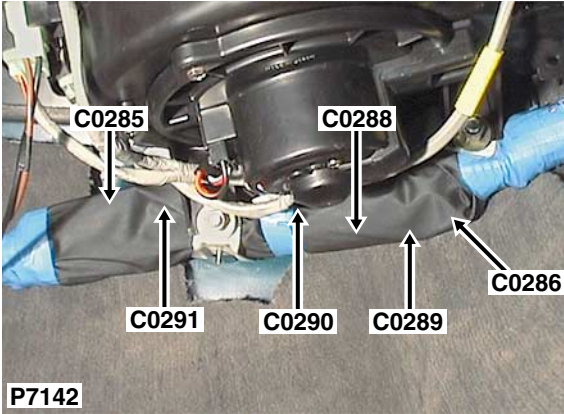

Description: *Body harness to main harness*

Location: *Under LH side of fascia*

YPC107930

Colour: *BROWN*

Gender: *Male*

Cav	Col	Cct
1	P	24
1	BN	39
2	R	24
2	WP	39
3	W	24
3	SO	39
4	U	24
4	PO	39
5	GLG	ALL
6	G	24
6	W	39
7	Y	24
8	RU	24
8	PW	39
9	O	24
9	GK	39
10	LGO	ALL
11	GK	17
12	PG	17
13	BG	17
15	YB	ALL
15	BN	28
16	YK	ALL
16	BW	28

Colour: *ORANGE*
 Gender: *Female*

C0285

CONNECTOR DETAILS

Description: *Header - RHD*

Location: *Under LH side of fascia*

Colour: *BLUE*
 Gender: *Female*

Cav	Col	Cct
1	PLG	ALL
2	PLG	13
3	PLG	ALL
4	PLG	ALL
5	PLG	ALL
6	PLG	ALL
7	PW	ALL
8	PW	ALL
9	PW	13
10	PW	ALL
11	KO	ALL
12	KO	ALL
13	KO	ALL
14	KO	ALL
15	KS	ALL
16	KS	ALL
17	KS	ALL
18	KS	ALL
19	KS	ALL
20	KS	ALL

Description: *Main harness to body harness*
 Location: *Under LH side of fascia*

YPC109930

Colour: *BROWN*
 Gender: *Female*

Cav	Col	Cct
1	P	24
1	BN	38
2	R	24
2	WP	38
3	W	24
3	SO	38
4	U	24
4	PO	38
5	GLG	ALL
6	G	24
6	W	38
7	Y	24
8	RU	24
8	PW	38
9	O	24
9	GK	38
10	LGO	ALL
11	GK	15
12	PG	15
13	BG	15
15	YB	ALL
15	BN	28
16	YK	ALL
16	BW	28