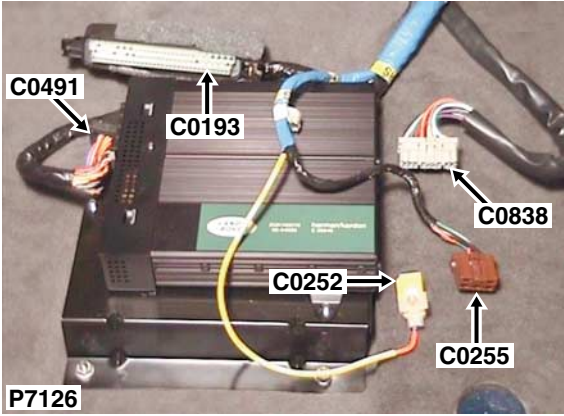

Description: *Main harness to body harness*
 Location: *Under LH side of fascia*

YPC109930

Colour: *BROWN*
 Gender: *Female*

Cav	Col	Cct
1	P	24
1	BN	38
2	R	24
2	WP	38
3	W	24
3	SO	38
4	U	24
4	PO	38
5	GLG	ALL
6	G	24
6	W	38
7	Y	24
8	RU	24
8	PW	38
9	O	24
9	GK	38
10	LGO	ALL
11	GK	15
12	PG	15
13	BG	15
15	YB	ALL
15	BN	28
16	YK	ALL
16	BW	28