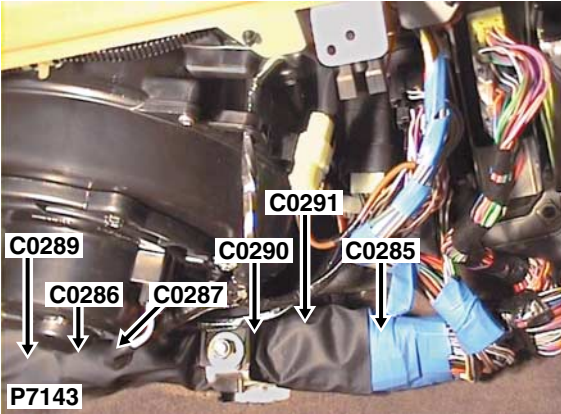

Description: *Header - LHD*
Location: *Under RH side of fascia*

Cav	Col	Cct
1	PU	ALL
2	PU	ALL
3	PU	37
4	PU	34
5	LGO	ALL
6	LGO	ALL
7	LGO	ALL
11	RU	24
12	RU	24
13	RU	24
14	SW	ALL
15	SW	ALL
16	SW	ALL
17	UP	ALL
18	UP	ALL
19	UP	ALL
20	UP	ALL