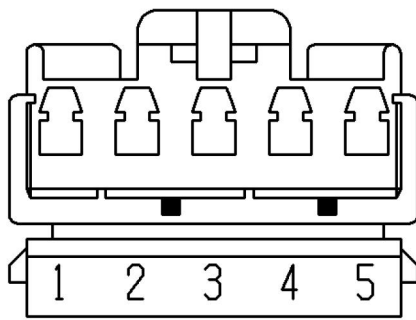

Cav	Col	Cct
1	LGW	42
2	RN	42
4	US	42
5	B	42

Description: *Switch pack-Seat-RH*
 Location: *Beneath centre console*

YPC10526

Colour: *GREEN*
 Gender: *Female*