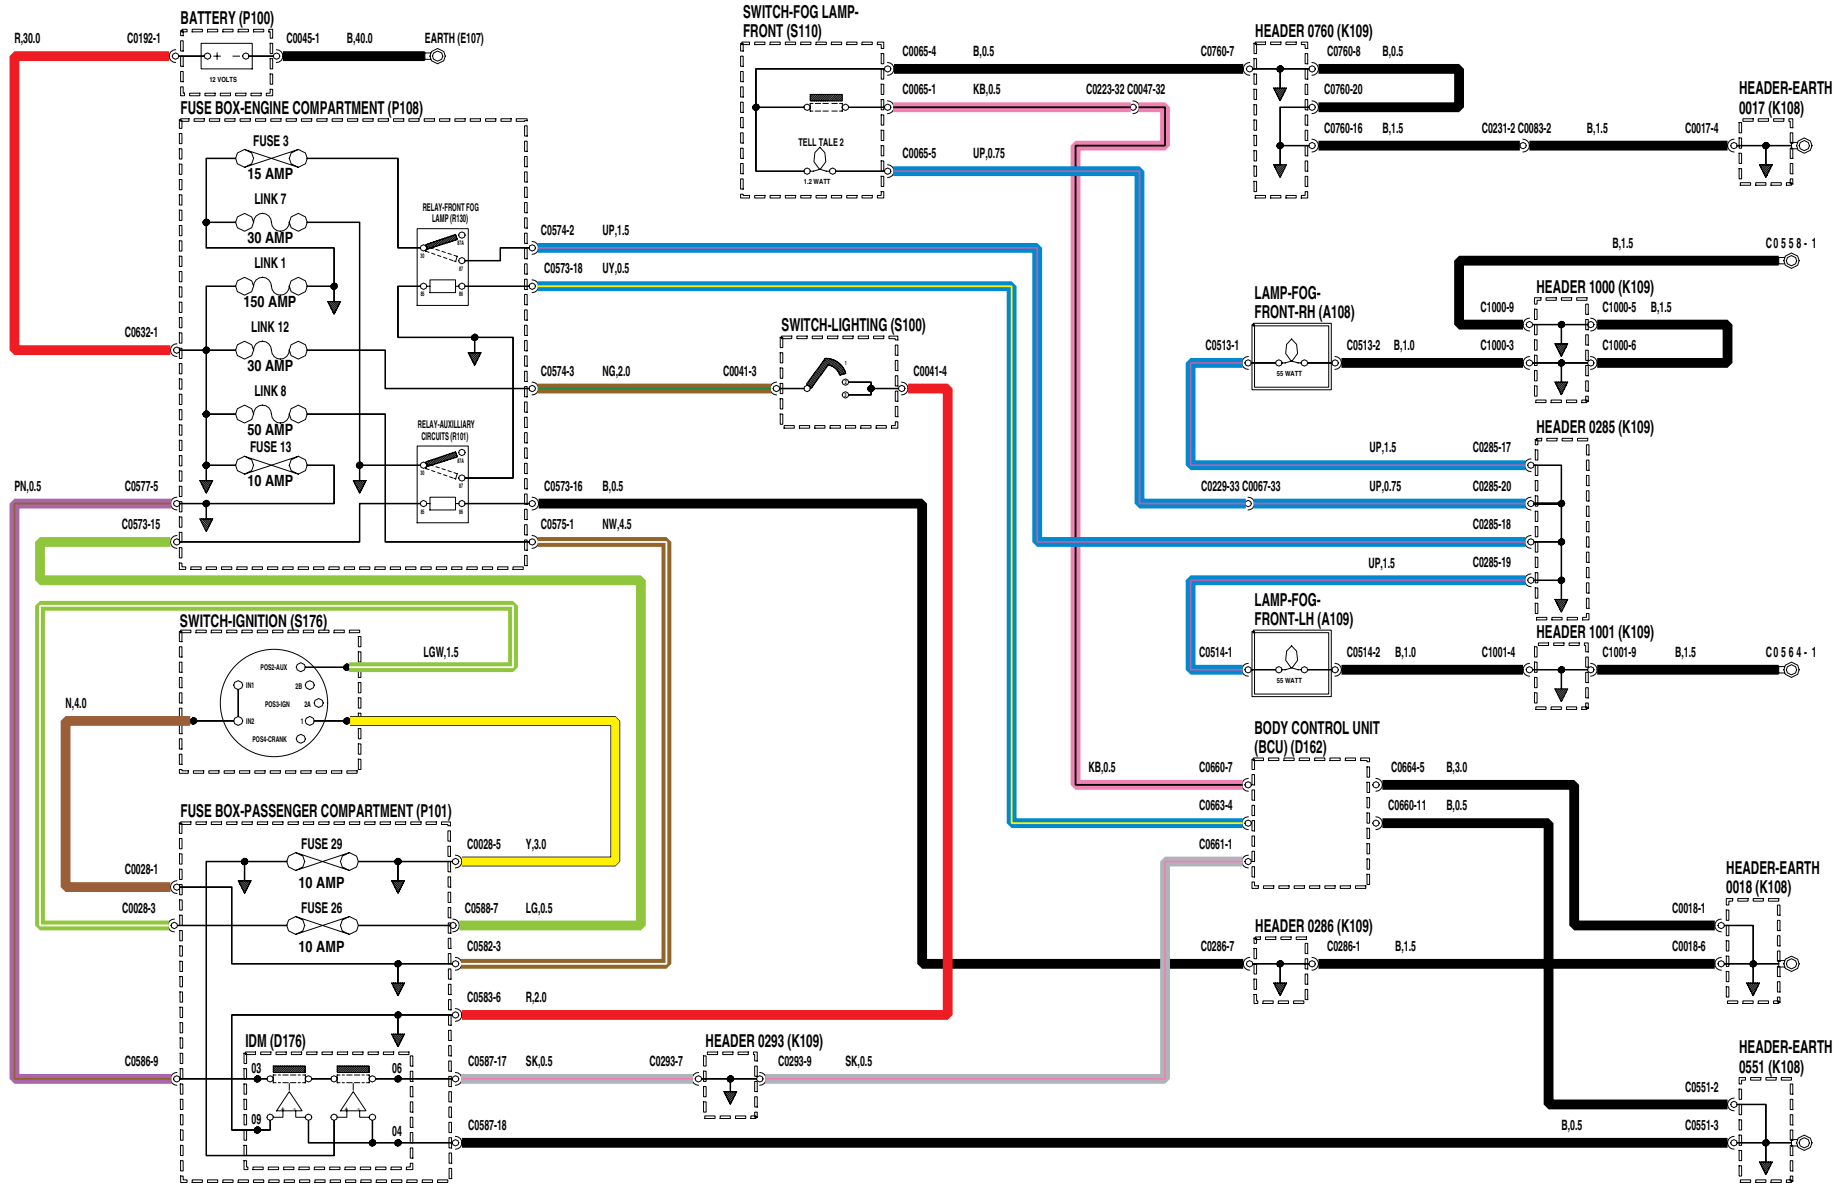

EXTERIOR LAMPS

HEAD, SIDE AND TAIL LAMPS

VWR105560-A-sheet1 of2

EXTERIOR LAMPS

HEAD, SIDE AND TAIL LAMPS

VWR105560-A-sheet2of2

EXTERIOR LAMPS

FRONT FOG LAMPS

VWR105550-A-sheet1 of1

EXTERIOR LAMPS

REAR FOG GUARD LAMPS

VWR105590-A-sheet 1of1

EXTERIOR LAMPS

DIRECTION INDICATOR/HAZARD WARNING LAMPS

VWR102070-A-sheet of 1