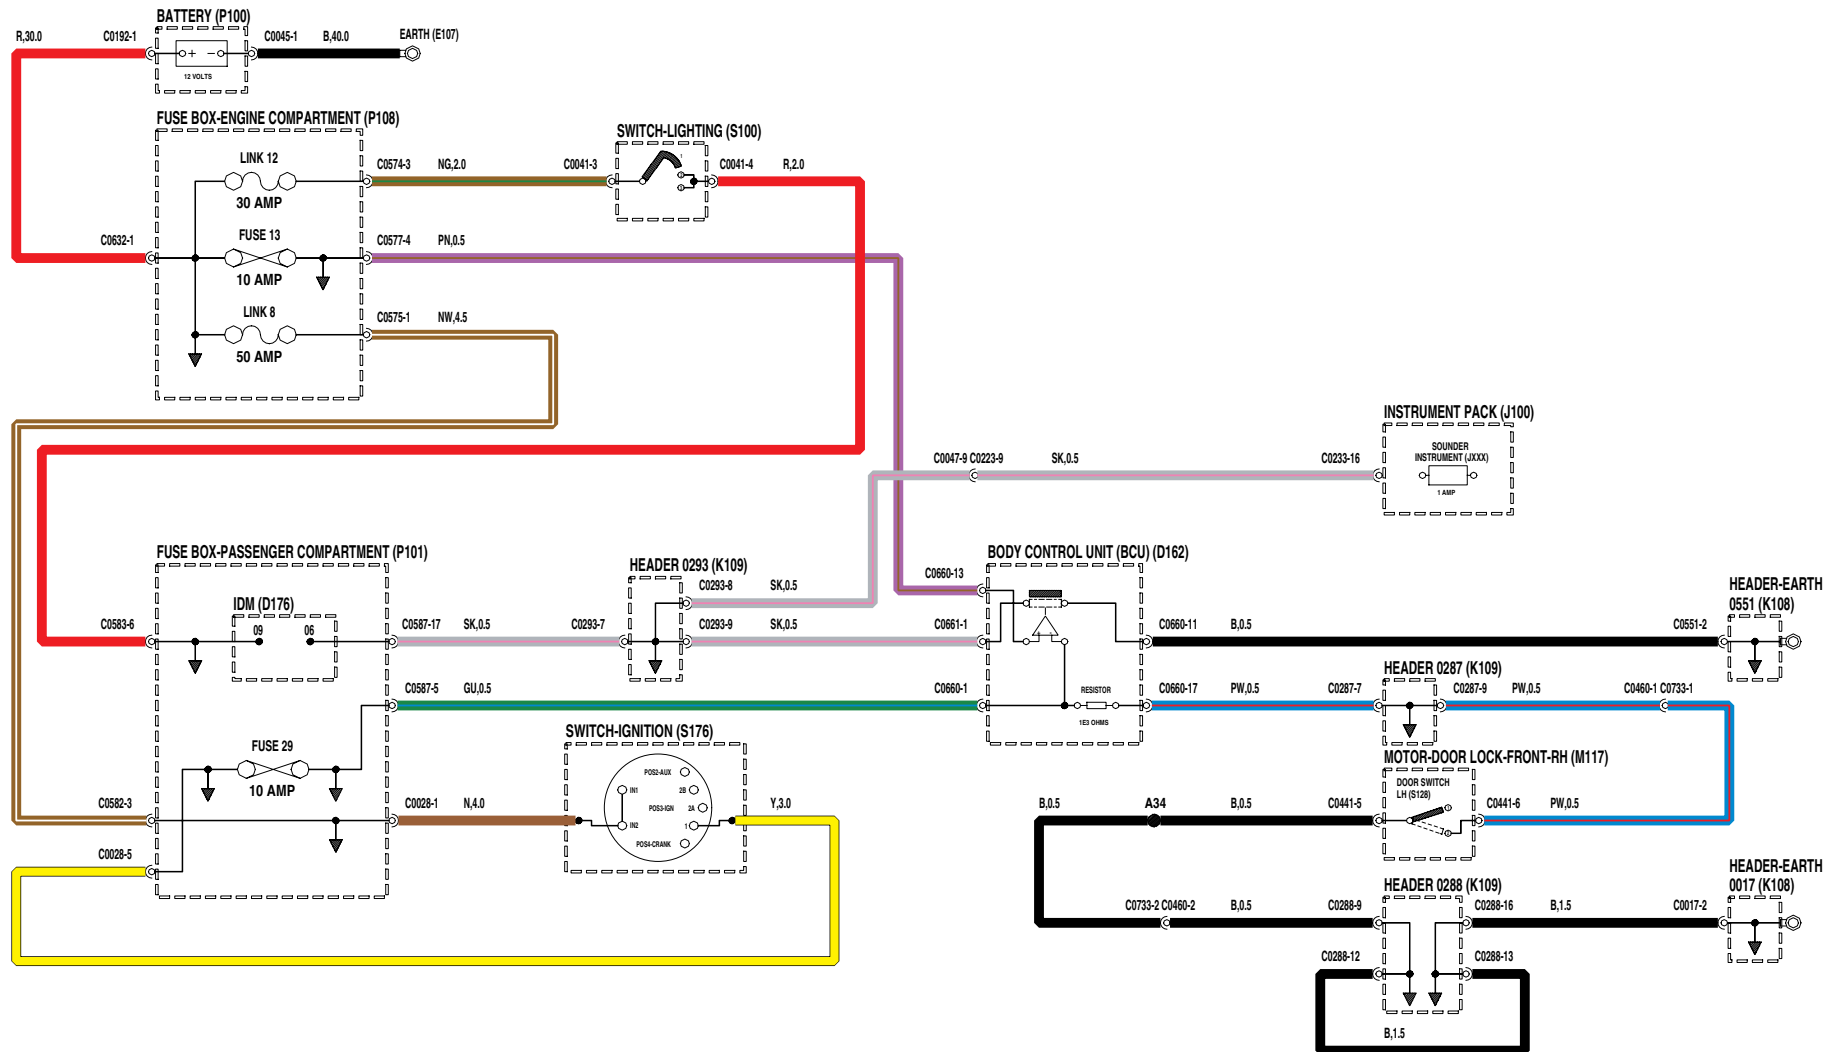

EXTERIOR LAMPS

BRAKE AND REVERSE LAMPS

VWR101930-A-sheet1d1

EXTERIOR LAMPS

HEADLAMP LEVELLING

VWR105540-A-sheet1 of 1

EXTERIOR LAMPS LIGHTS ON ALARM

VWR105570-A-sheet1of1

EXTERIOR LAMPS

HEAD, SIDE AND TAIL LAMPS

VWR105560-A-sheet1 of2

EXTERIOR LAMPS

HEAD, SIDE AND TAIL LAMPS

VWR105560-A-sheet2of2

EXTERIOR LAMPS

FRONT FOG LAMPS

VWR105550-A-sheet1 of1

EXTERIOR LAMPS

REAR FOG GUARD LAMPS

VWR105590-A-sheet 1of1

EXTERIOR LAMPS

DIRECTION INDICATOR/HAZARD WARNING LAMPS

VWR102070-A-sheet of 1