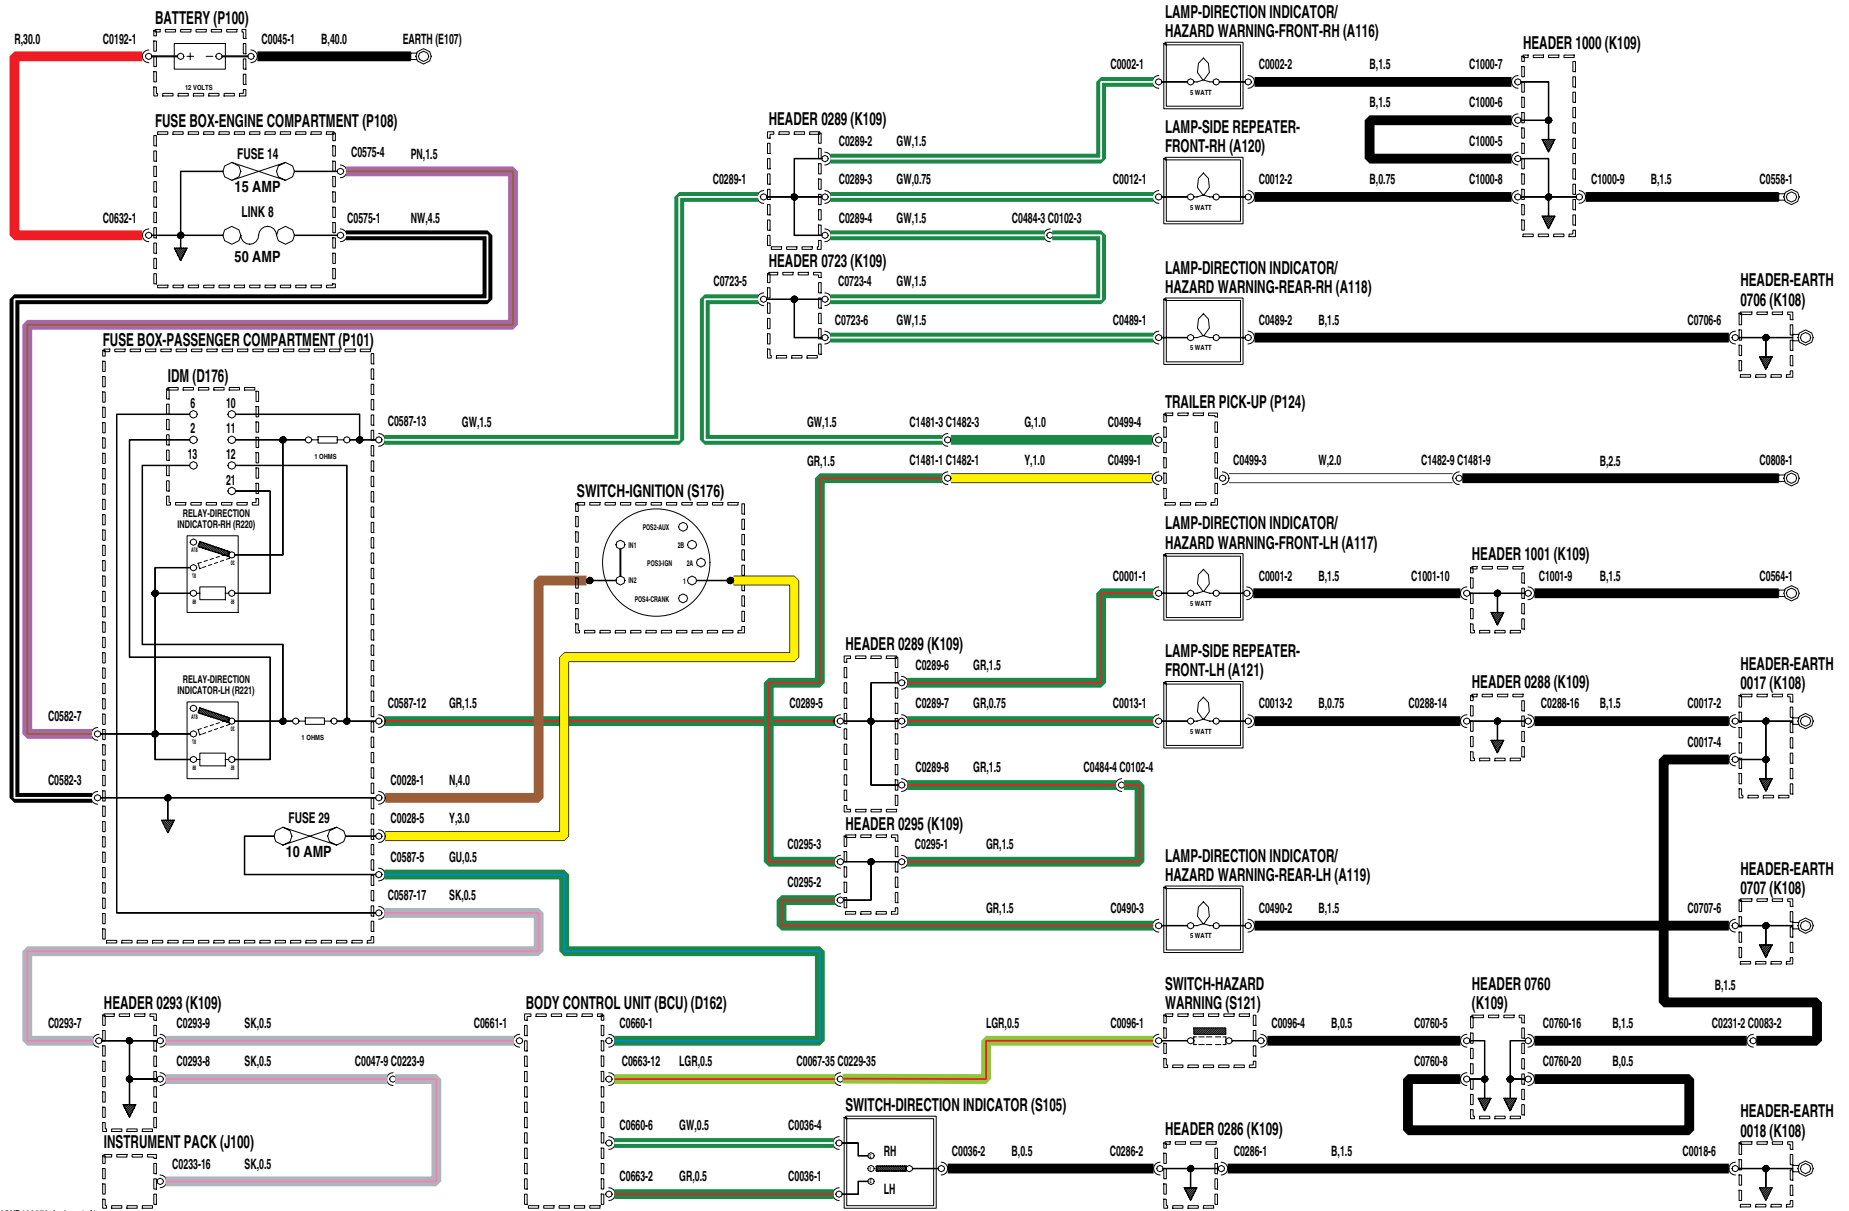

EXTERIOR LAMPS

BRAKE AND REVERSE LAMPS

VWR101930-A-sheet1d1

EXTERIOR LAMPS

HEADLAMP LEVELLING

VWR105540-A-sheet1 of 1

EXTERIOR LAMPS LIGHTS ON ALARM

VWR105570-A-sheet1of1

EXTERIOR LAMPS

HEAD, SIDE AND TAIL LAMPS

VWR105560-A-sheet1 of2

EXTERIOR LAMPS

HEAD, SIDE AND TAIL LAMPS

VWR105560-A-sheet2of2

EXTERIOR LAMPS

FRONT FOG LAMPS

VWR105550-A-sheet1 of1

EXTERIOR LAMPS

REAR FOG GUARD LAMPS

VWR105590-A-sheet 1of1

EXTERIOR LAMPS

DIRECTION INDICATOR/HAZARD WARNING LAMPS

VWR102070-A-sheet of 1