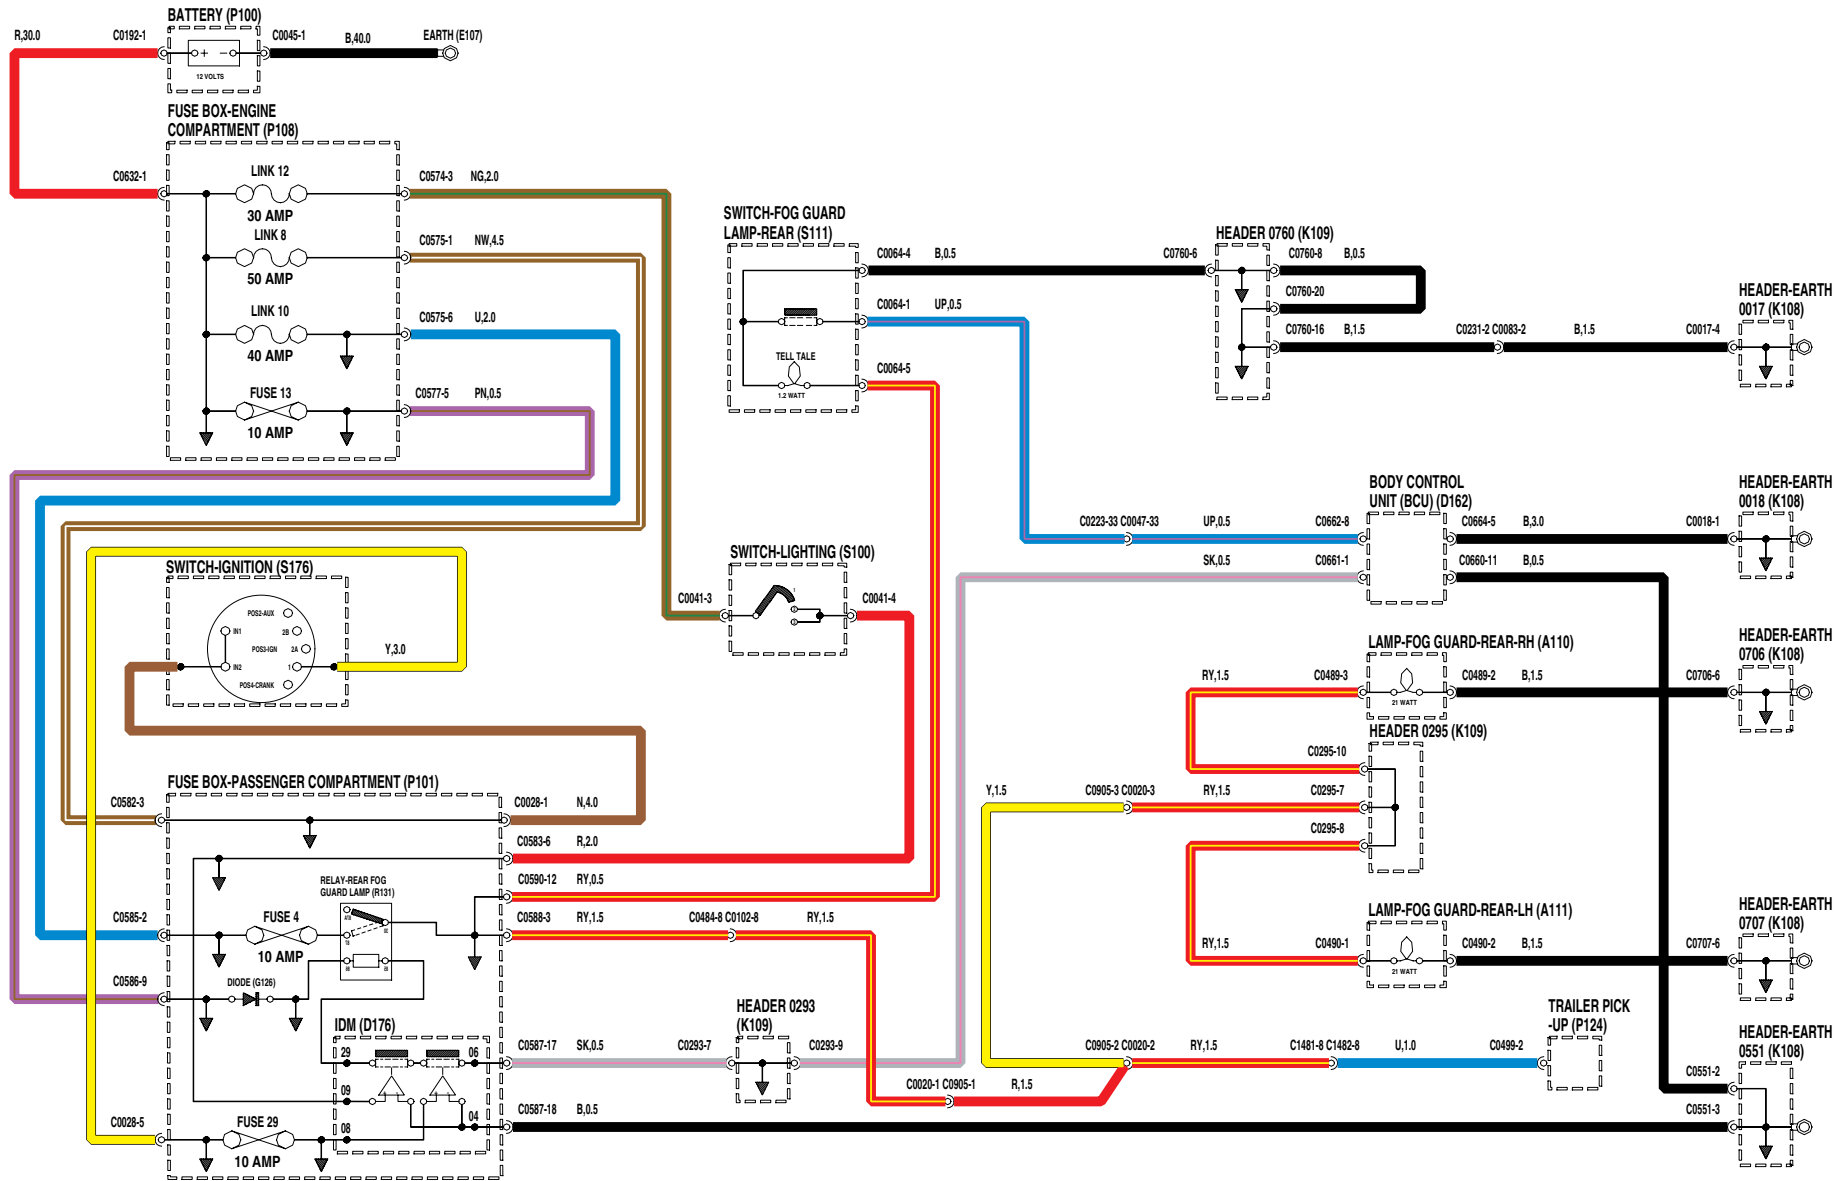

EXTERIOR LAMPS

BRAKE AND REVERSE LAMPS

VWR101930-A-sheet1d1

EXTERIOR LAMPS

HEADLAMP LEVELLING

VWR105540-A-sheet1 of 1

EXTERIOR LAMPS LIGHTS ON ALARM

VWR105570-A-sheet1of1

EXTERIOR LAMPS

HEAD, SIDE AND TAIL LAMPS

VWR105560-A-sheet1 of2

EXTERIOR LAMPS

HEAD, SIDE AND TAIL LAMPS

VWR105560-A-sheet2of2

EXTERIOR LAMPS

FRONT FOG LAMPS

VWR105550-A-sheet1 of1

EXTERIOR LAMPS

REAR FOG GUARD LAMPS

VWR105590-A-sheet 1of1

EXTERIOR LAMPS

DIRECTION INDICATOR/HAZARD WARNING LAMPS

VWR102070-A-sheet of 1