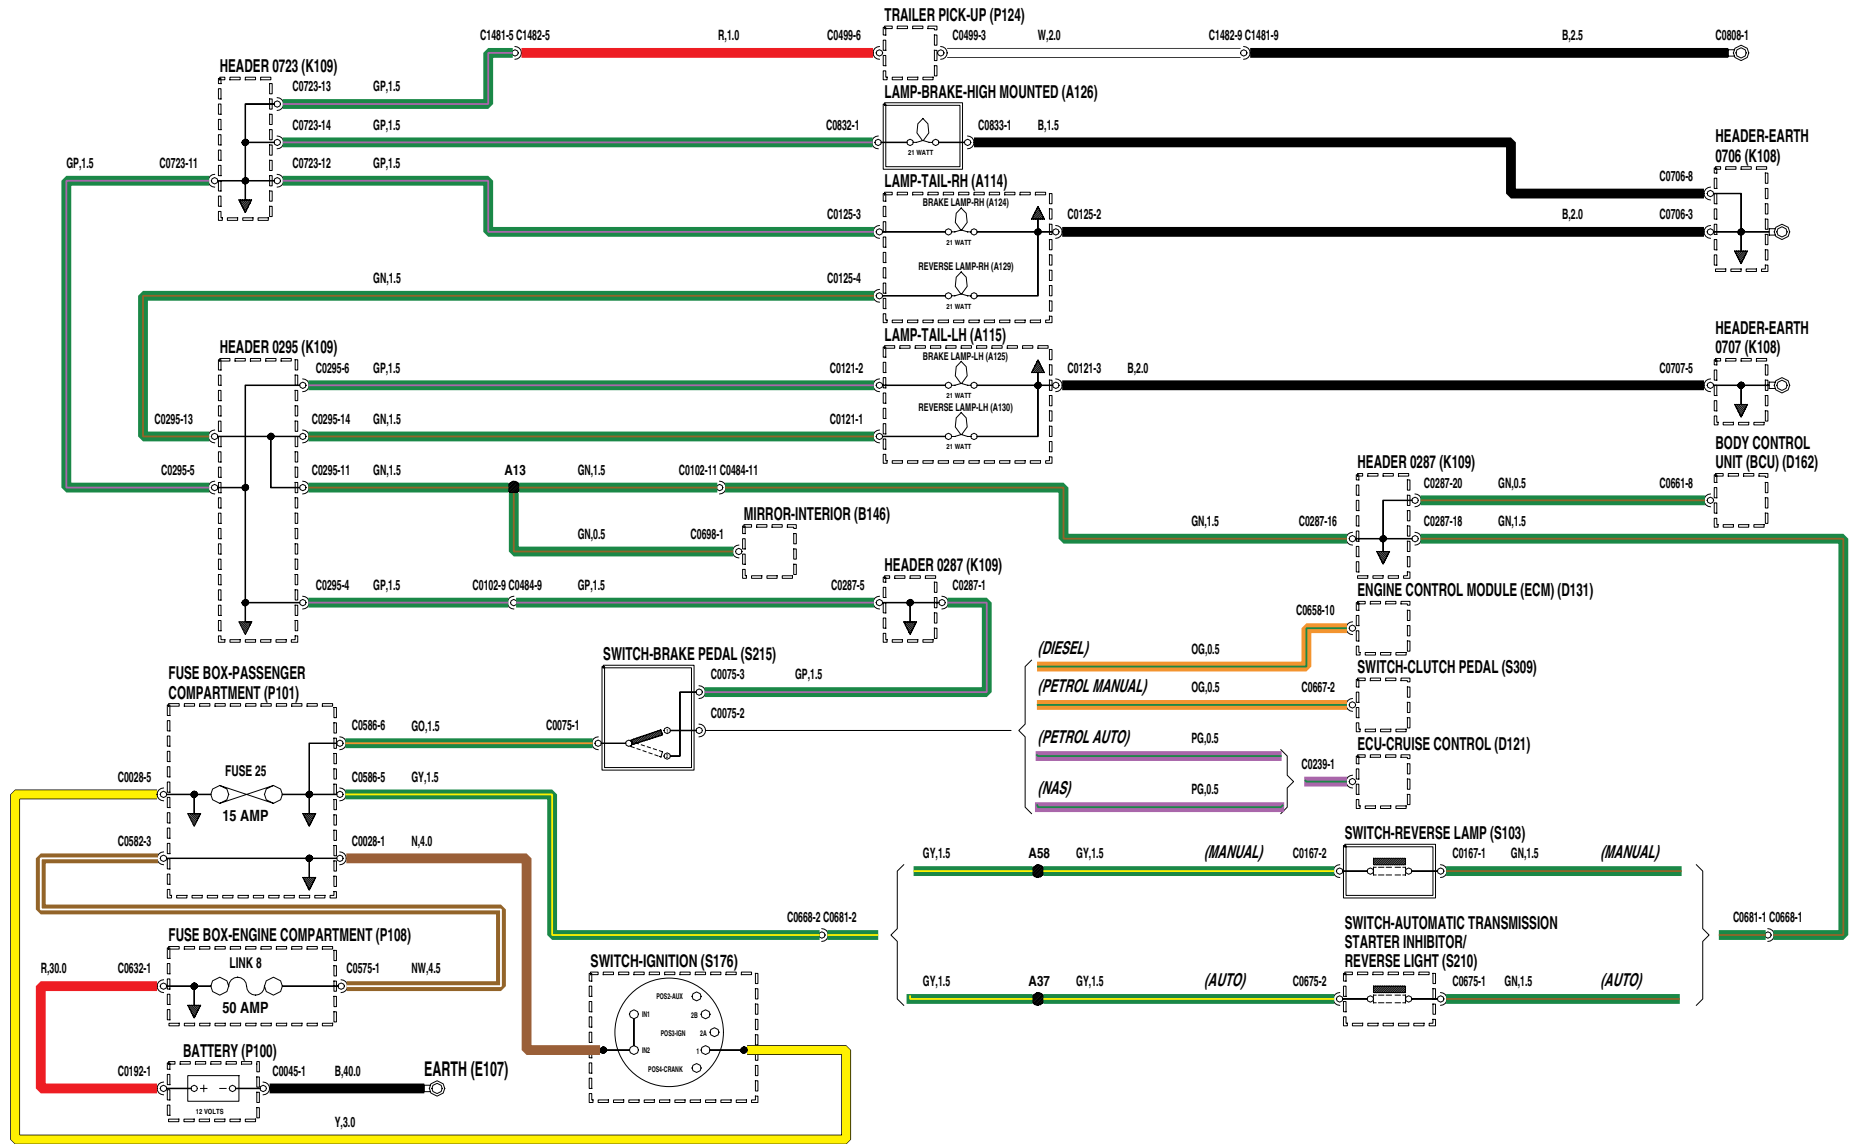

EXTERIOR LAMPS

BRAKE AND REVERSE LAMPS

VWR101930-A-sheet1d1

EXTERIOR LAMPS

HEADLAMP LEVELLING

VWR105540-A-sheet1 of 1

EXTERIOR LAMPS LIGHTS ON ALARM

VWR105570-A-sheet1of1

EXTERIOR LAMPS

HEAD, SIDE AND TAIL LAMPS

VWR105560-A-sheet1 of2

EXTERIOR LAMPS

HEAD, SIDE AND TAIL LAMPS

VWR105560-A-sheet2of2

EXTERIOR LAMPS

FRONT FOG LAMPS

VWR105550-A-sheet1 of1

EXTERIOR LAMPS

REAR FOG GUARD LAMPS

VWR105590-A-sheet 1of1

EXTERIOR LAMPS

DIRECTION INDICATOR/HAZARD WARNING LAMPS

VWR102070-A-sheet of 1