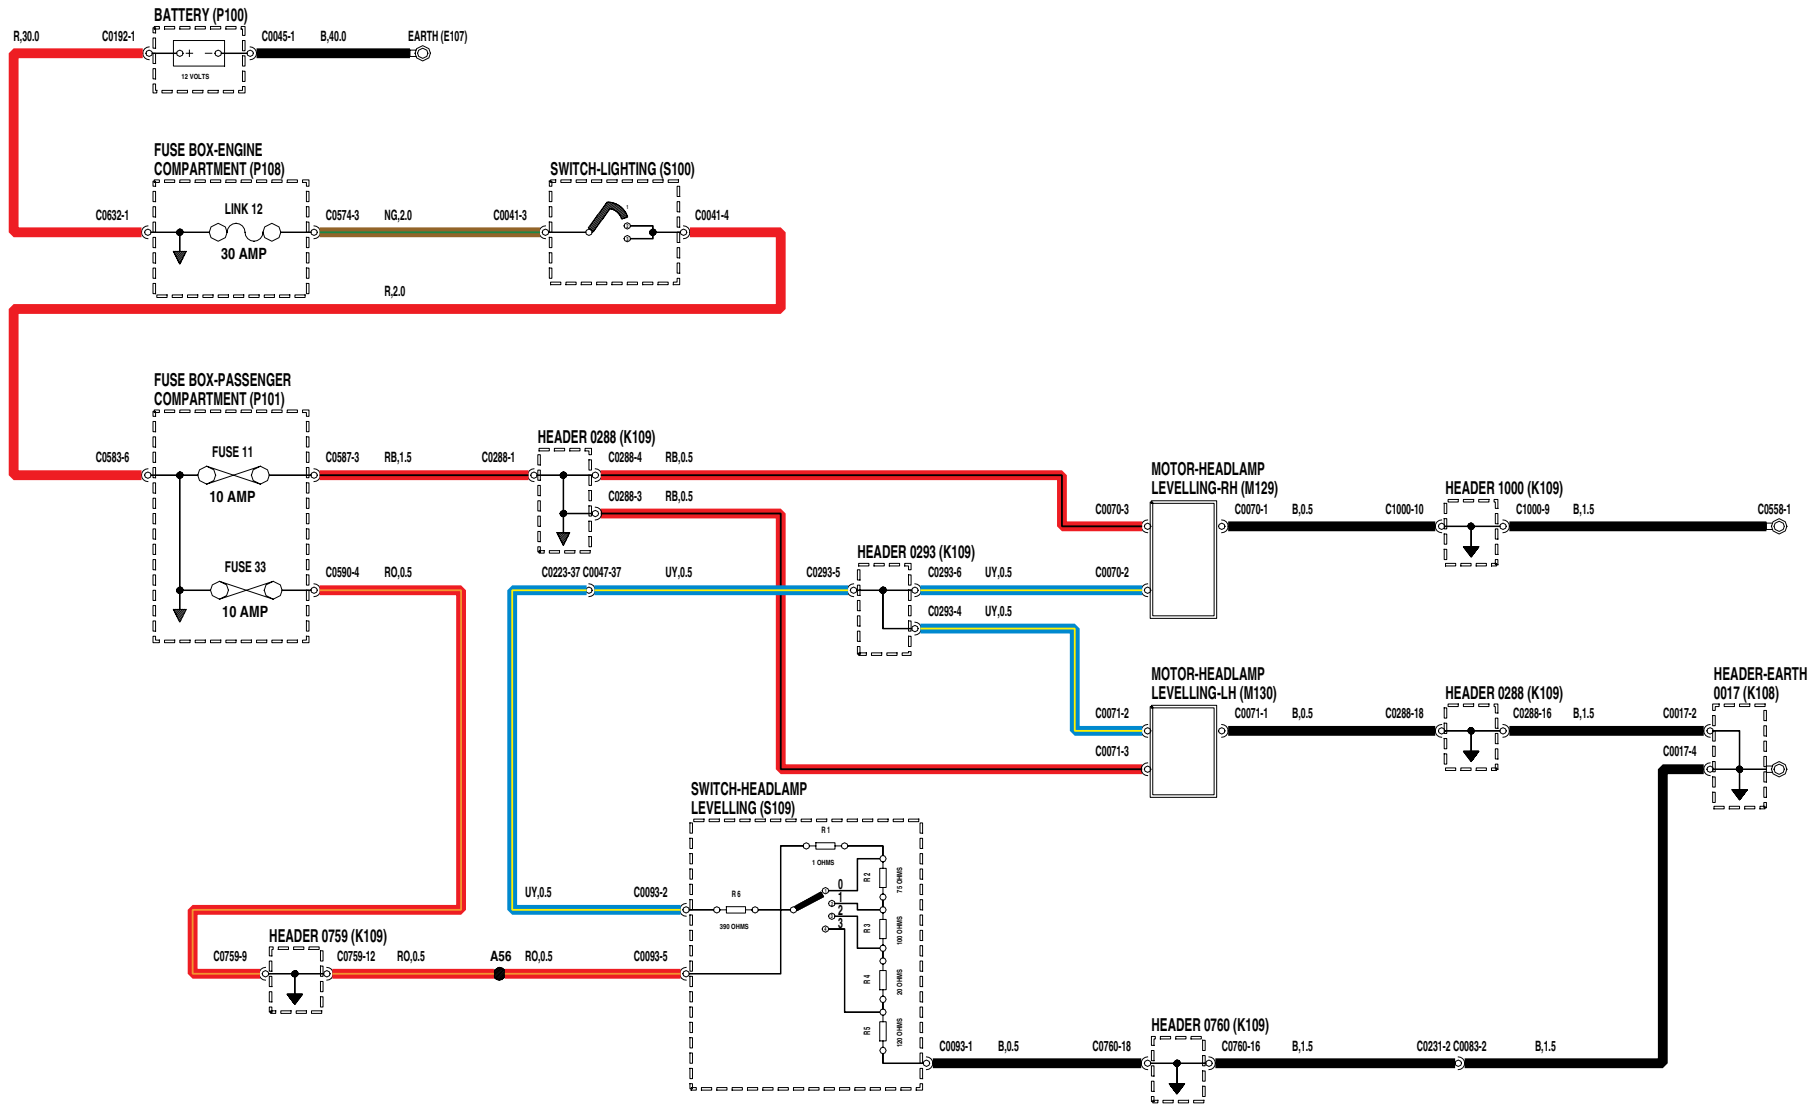

EXTERIOR LAMPS

BRAKE AND REVERSE LAMPS

VWR101930-A-sheet1d1

EXTERIOR LAMPS

HEADLAMP LEVELLING

VWR105540-A-sheet1 of 1

EXTERIOR LAMPS LIGHTS ON ALARM

VWR105570-A-sheet1of1

EXTERIOR LAMPS

HEAD, SIDE AND TAIL LAMPS

VWR105560-A-sheet1 of2

EXTERIOR LAMPS

HEAD, SIDE AND TAIL LAMPS

VWR105560-A-sheet2of2

EXTERIOR LAMPS

FRONT FOG LAMPS

VWR105550-A-sheet1 of1

EXTERIOR LAMPS

REAR FOG GUARD LAMPS

VWR105590-A-sheet 1of1

EXTERIOR LAMPS

DIRECTION INDICATOR/HAZARD WARNING LAMPS

VWR102070-A-sheet of 1