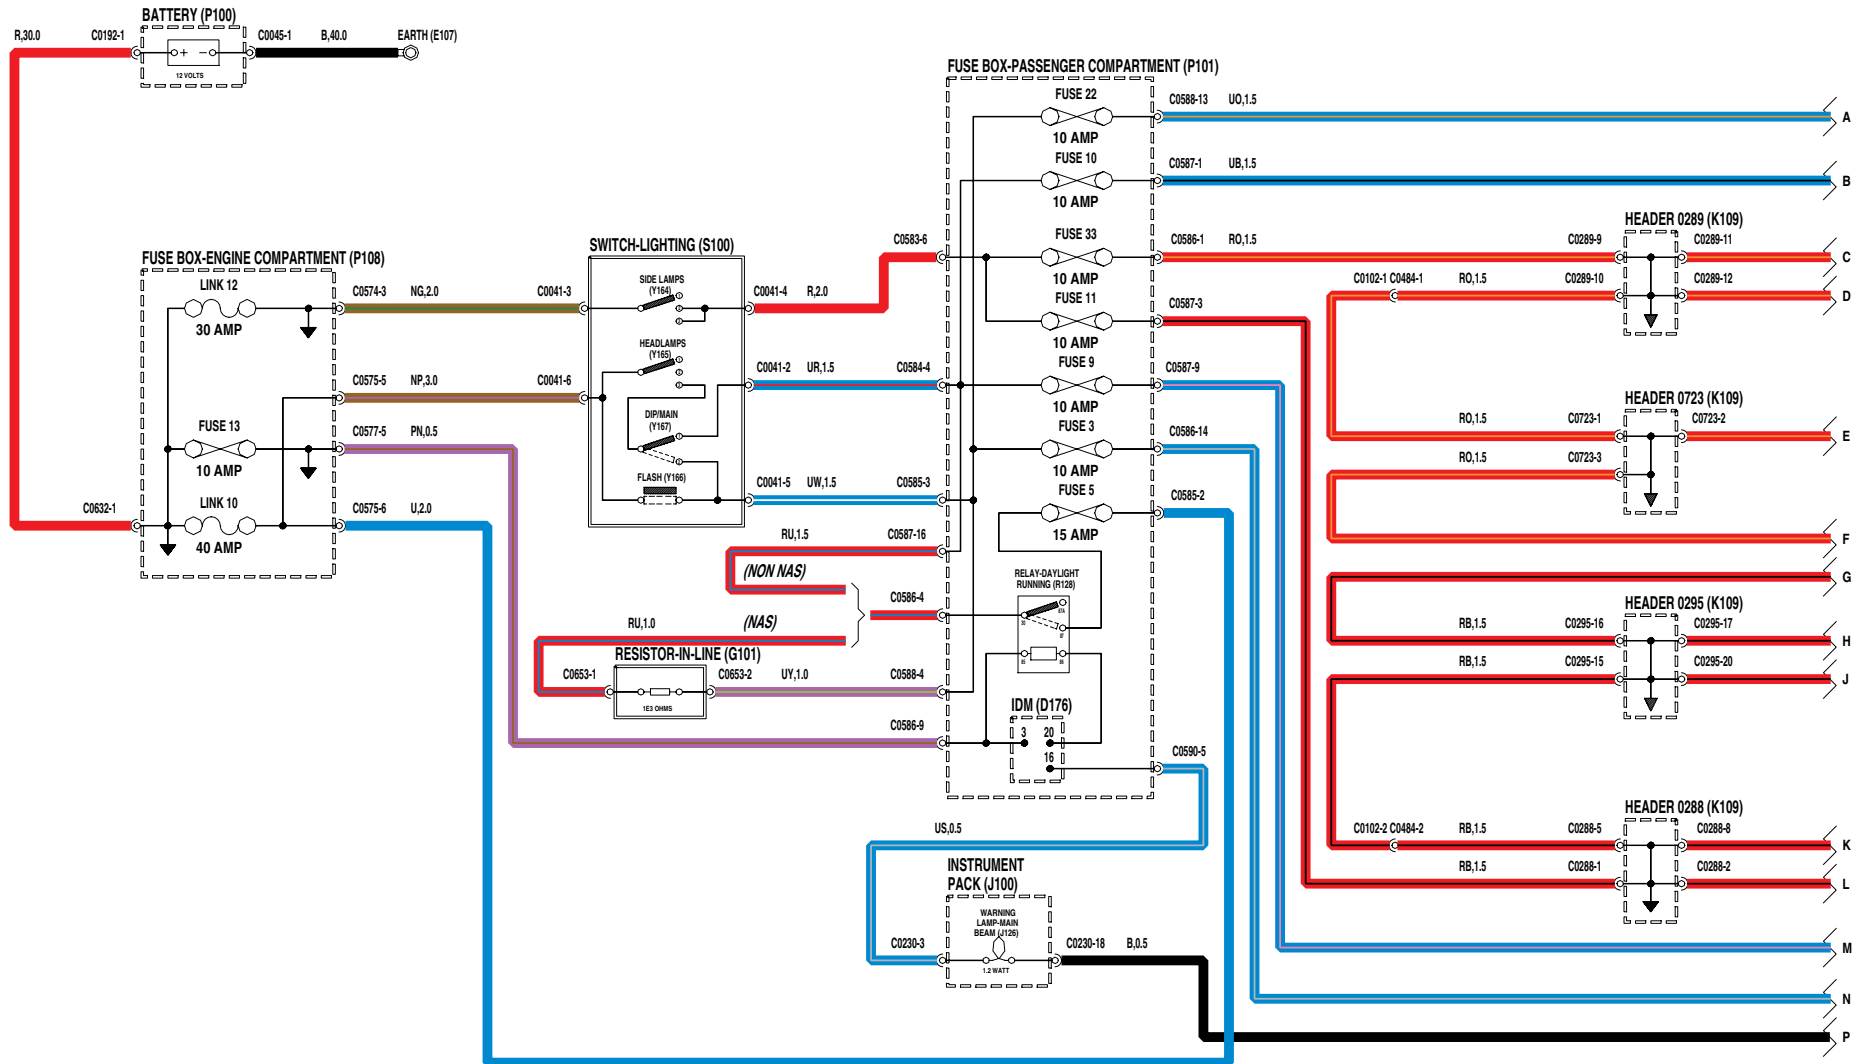

EXTERIOR LAMPS

BRAKE AND REVERSE LAMPS

VWR101930-A-sheet1d1

EXTERIOR LAMPS

HEADLAMP LEVELLING

VWR105540-A-sheet1 of 1

EXTERIOR LAMPS LIGHTS ON ALARM

VWR105570-A-sheet1of1

EXTERIOR LAMPS

HEAD, SIDE AND TAIL LAMPS

VWR105560-A-sheet1 of2

EXTERIOR LAMPS

HEAD, SIDE AND TAIL LAMPS

VWR105560-A-sheet2of2

EXTERIOR LAMPS

FRONT FOG LAMPS

VWR105550-A-sheet1 of1

EXTERIOR LAMPS

REAR FOG GUARD LAMPS

VWR105590-A-sheet 1of1

EXTERIOR LAMPS

DIRECTION INDICATOR/HAZARD WARNING LAMPS

VWR102070-A-sheet of 1