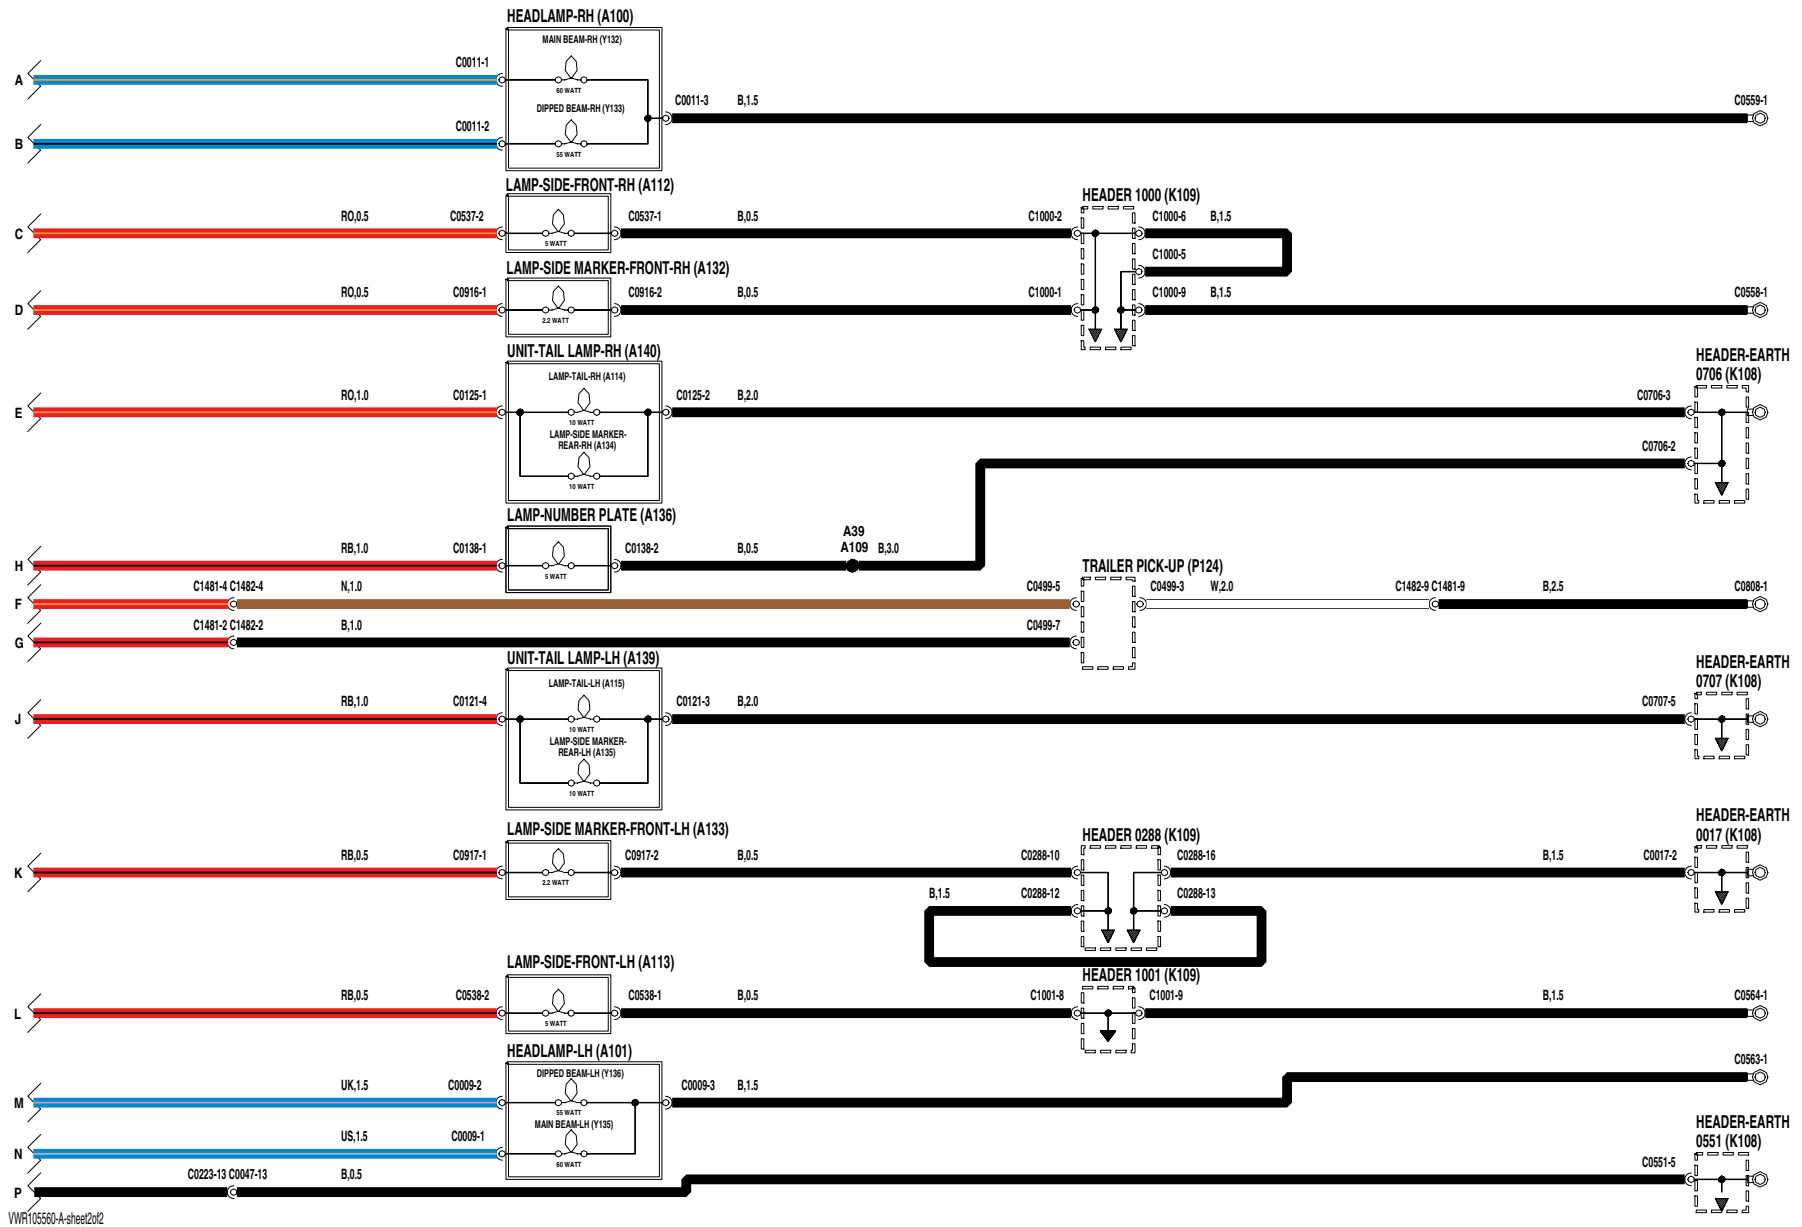

EXTERIOR LAMPS

BRAKE AND REVERSE LAMPS

VWR101930-A-sheet1d1

EXTERIOR LAMPS

HEADLAMP LEVELLING

VWR105540-A-sheet1 of 1

EXTERIOR LAMPS LIGHTS ON ALARM

VWR105570-A-sheet1of1

EXTERIOR LAMPS

HEAD, SIDE AND TAIL LAMPS

VWR105560-A-sheet1 of2

EXTERIOR LAMPS

HEAD, SIDE AND TAIL LAMPS

VWR105560-A-sheet2of2

EXTERIOR LAMPS

FRONT FOG LAMPS

VWR105550-A-sheet1 of1

EXTERIOR LAMPS

REAR FOG GUARD LAMPS

VWR105590-A-sheet 1of1

EXTERIOR LAMPS

DIRECTION INDICATOR/HAZARD WARNING LAMPS

VWR102070-A-sheet of 1