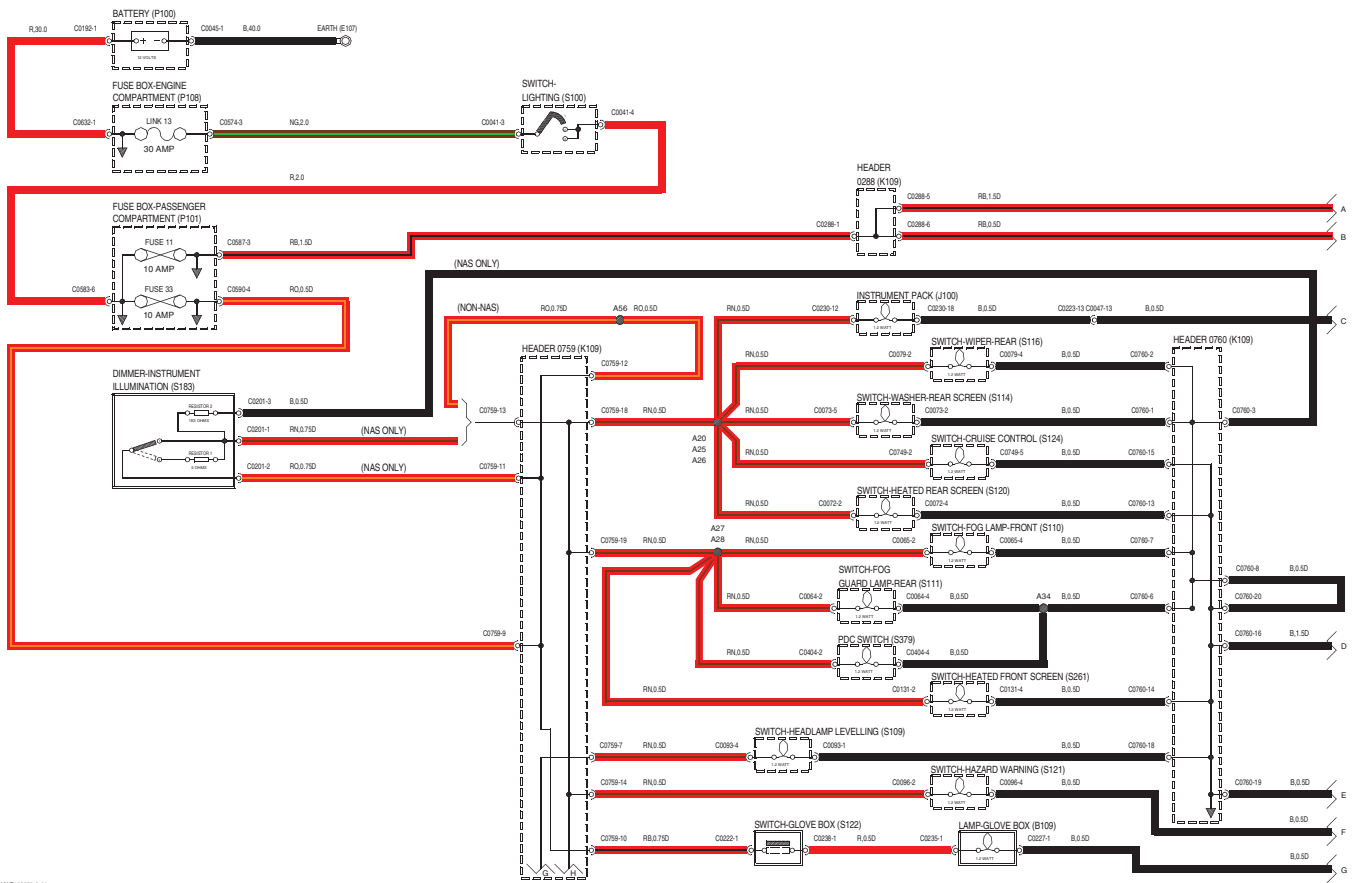

46 INTERIOR ILLUMINATION

WR12026-A-01