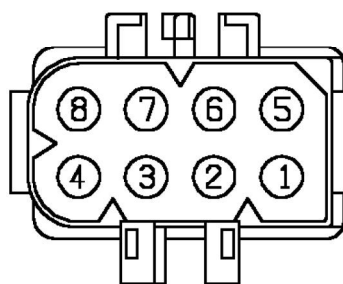

## CONNECTOR DETAILS

Cav	Col	Cct
1	RY	ALL
2	RN	ALL
4	RU	ALL
5	YR	ALL
6	NR	ALL
8	UR	ALL

Description: *Sensor-Position-Accelerator pedal - NAS*

Location: *Behind driver side of fascia*

YPC112740

Colour: *NATURAL*