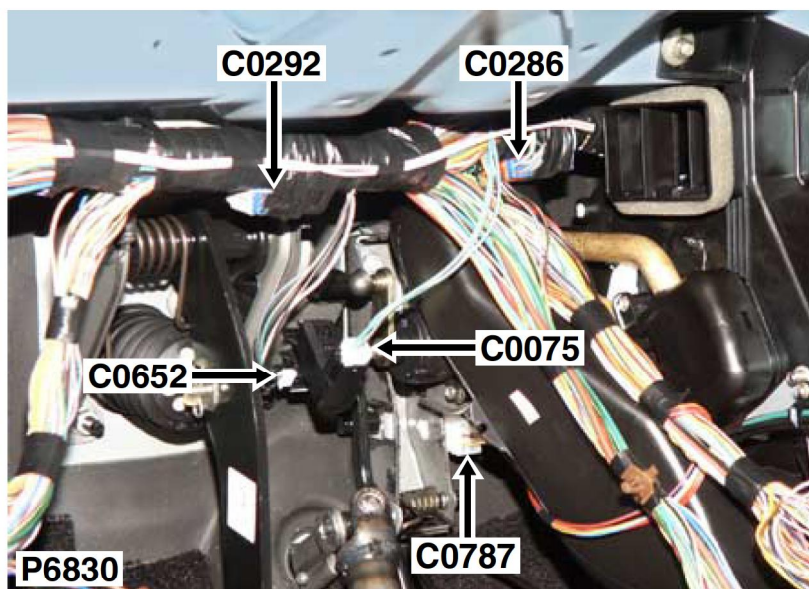

## CONNECTOR DETAILS

Cav	Col	Cct
1	RY	ALL
2	RN	ALL
4	RU	ALL
5	YR	ALL
6	NR	ALL
8	UR	ALL

Description: *Sensor-Position-Accelerator pedal - NAS*

Location: *Behind driver side of fascia*

YPC112740

Colour: *NATURAL*