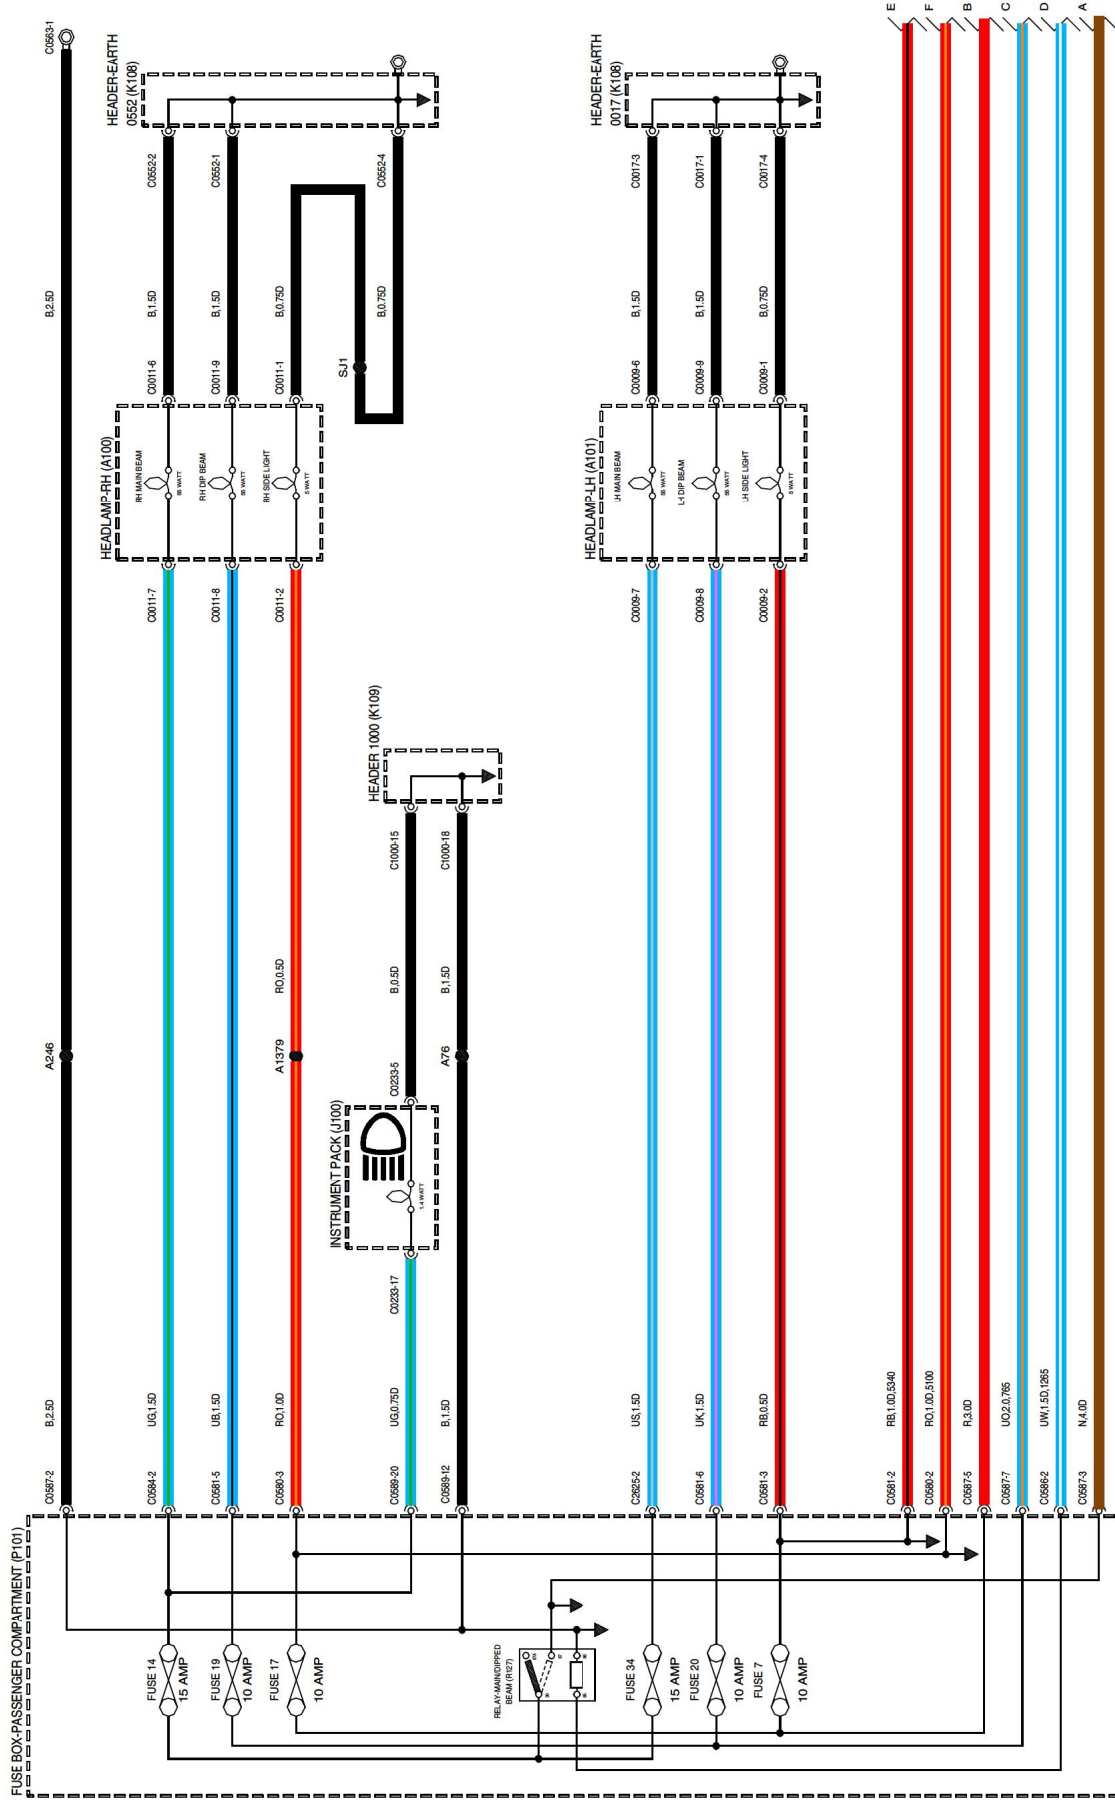

43 EXTERIOR LAMPS

Head, side and tail lamps - NAS

WRS04471-A-01

WVR00471402