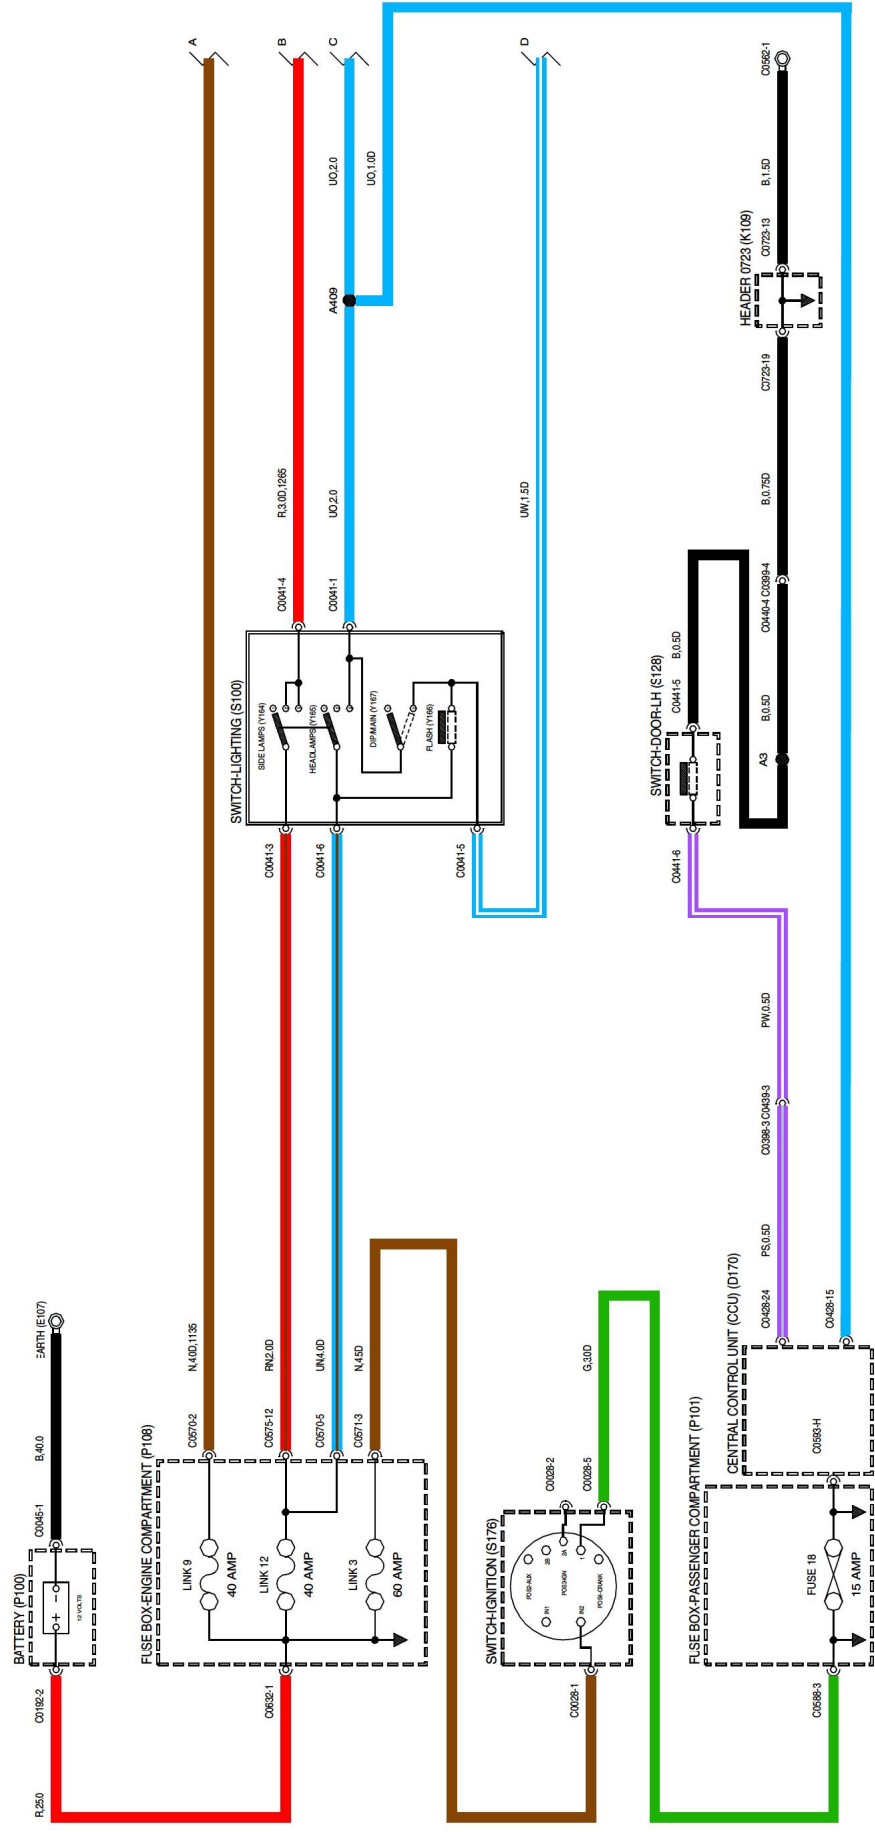

43 EXTERIOR LAMPS

Head, side and tail lamps - NAS

WRS04471-A-01

WVR00471402