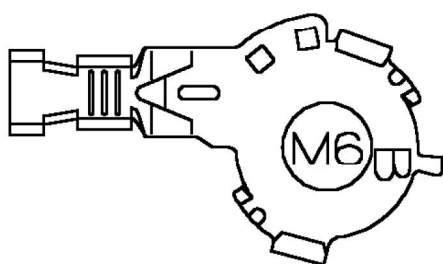

Cav	Col	Cct
1	B	ALL

Description: *Earth*

Location: *Base of LH 'A' post*

YPG101410

Colour: *TIN-PLATE*

Gender: *Female*