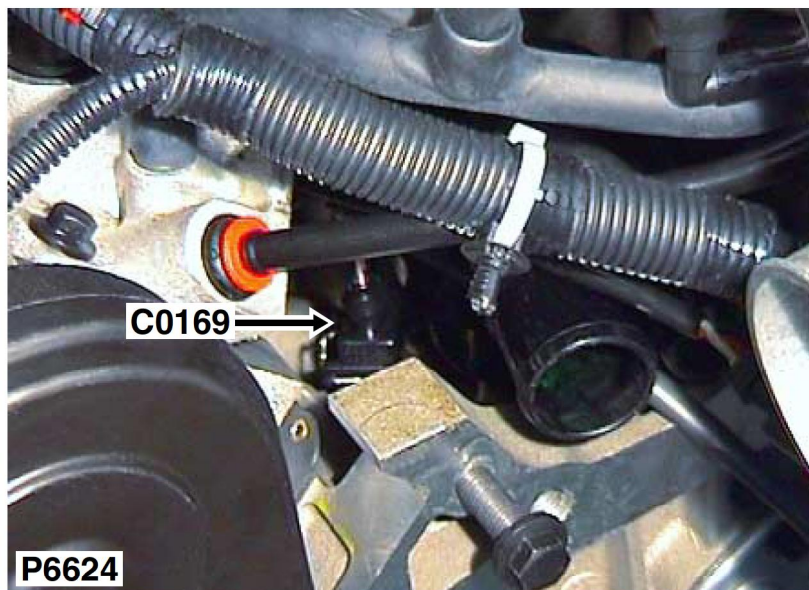

## CONNECTOR DETAILS

Cav	Col	Cct
1	KB	ALL
2	KG	ALL

Description: *Sensor-Engine coolant temperature (ECT) - NAS*  
Location: *Front of engine - centre*

YPC116820

Colour: *BLACK*  
Gender: *Female*