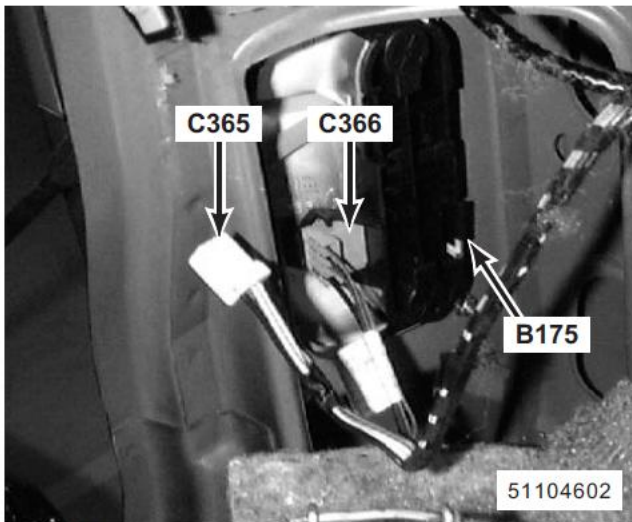

133. LH side of luggage compartment
E367

134. LH side of luggage compartment behind trim panel
Z177 Left Antenna Amplifier
C364 (1-B)
C380 (1-B)

135. LH rear of luggage compartment
B175 Left Rear Lamp Assembly
C365 (4-W)
C366 (4-G)

136. beneath RH front seat
C362 (16-B)