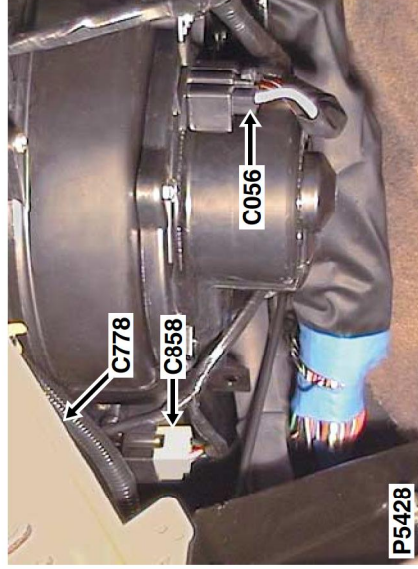

C0858

CONNECTOR DETAILS

Description: *Transistor-Power - LHD*
Location: *Under RH side of fascia*

Cav	Col	Cct
1	BO	15
2	B	15
3	G	15
4	PG	15

Colour: *BLACK*
Gender: *Female*

DISCOVERY SERIES II