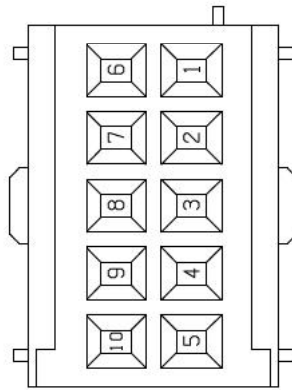

**Description:** Rotary coupler  
**Location:** Underside of steering column

GREEN

**Part No.** 6909006  
**Colour:** GREEN  
**Gender:** F  
**Type:** MQS  
**No. of Ways:** 10WY

**Wire Chart**

CAV	TERMINAL	CSA	COL	CCT	DESTN
2	YPL101310	MMK	SN	ALL	C0256-27
3	YPL101310	MMK	SB	ALL	C0256-26
4	YPL101310	MMI	YN	ALL	C0256-11
5	YPL101310	MMI	YB	ALL	C0256-10
6	YPL101310	0.35	NR	ALL	C0587-2

CAV	TERMINAL	CSA	COL	CCT	DESTN
7	YPL101310	0.5	NB	ALL	SJ X3361-
8	YPL101310	0.35	YB	51	C0331-27
9	YPL101310	0.35	WSY	51	SJ X939-
10	YPL101310	0.5	PY	ALL	C0587-25

**Service Repair Kits**

YPL101310 Cavities 2-10	0.20 - 0.50 csa
VDK500010	INSTRUCTION; REPAIR KIT 1
VDK500070	INSTRUCTION; EXTRACT TOOL 1
VDK500080	INSTRUCTION; EXTRACT TOOL 1
YM0000870	PRE-TERMINATED LEAD 1
YPC000100	IDENTS (SMALL) 1
YRV000040	SPLICE (RED, CSA: 0.25-1.6) 1
YRW000390	WIRE STRIPPER 1
YRW500010	APPLICATOR 1
YRW500060	EXTRACT TOOL 1
YRW500070	EXTRACT TOOL 1
	[VUB500080]