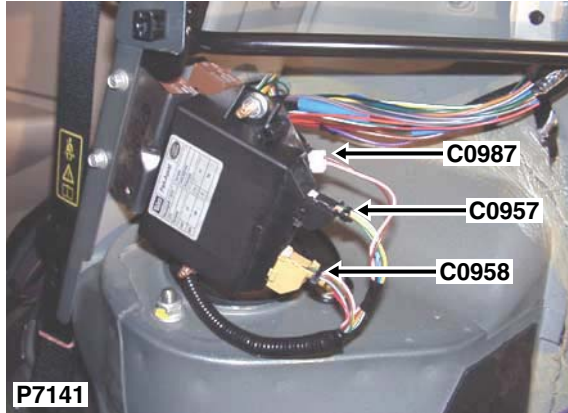

CONNECTOR DETAILS

C0987

Cav	Col	Cct
1	K	ALL
2	N	ALL

Description: *Speaker-PDC*
Location: *Luggage compartment - RH side*

YPC10246

Colour: *WHITE*
Gender: *Female*